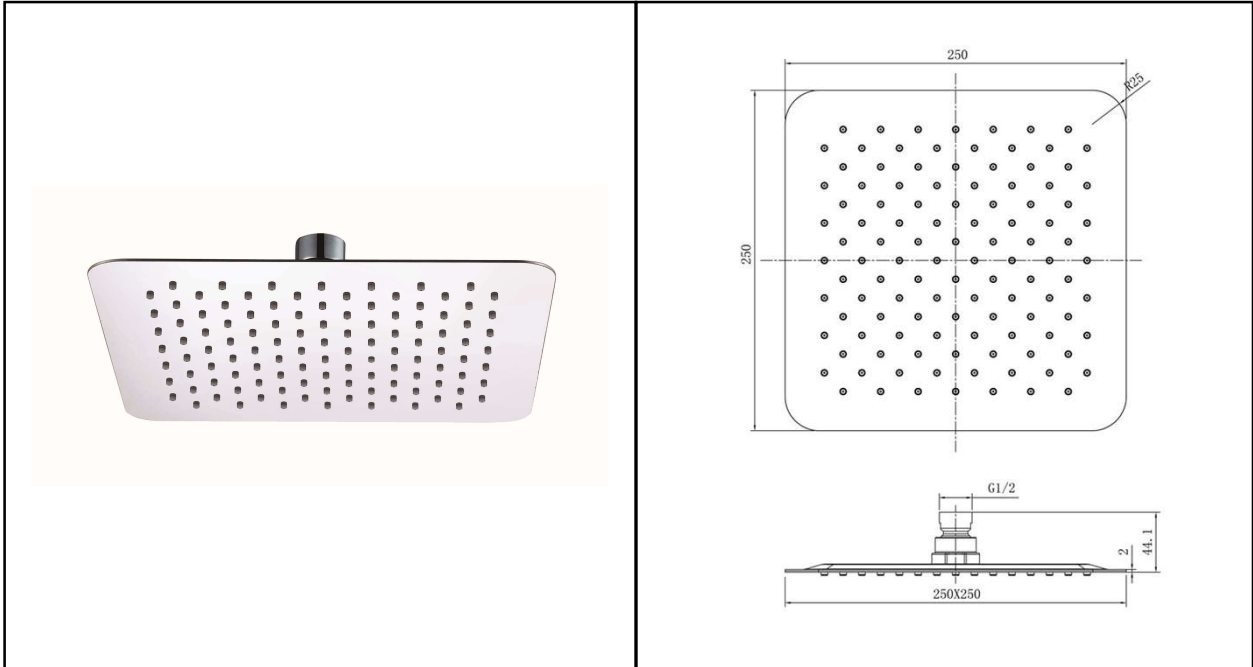

RAK SHOWERING
Fixed Heads | Fixed Shower Heads

RAK
CERAMICS

Dimensions: 250w x 250d x 44.1h mm

Colour: CHROME

Code: RAKSHW1003

Warranty: 15 YEARS

Weight: 1.52 KG

Dimensions: All Dimensions in mm tolerance $\pm 5\%$ for below 200mm and $\pm 3\%$ for above 200mm.
Note: Due to a continuing development programme to improve design and performance the manufacturer reserves all rights to vary specifications without prior information.
Please note accessories are for photographic use only.