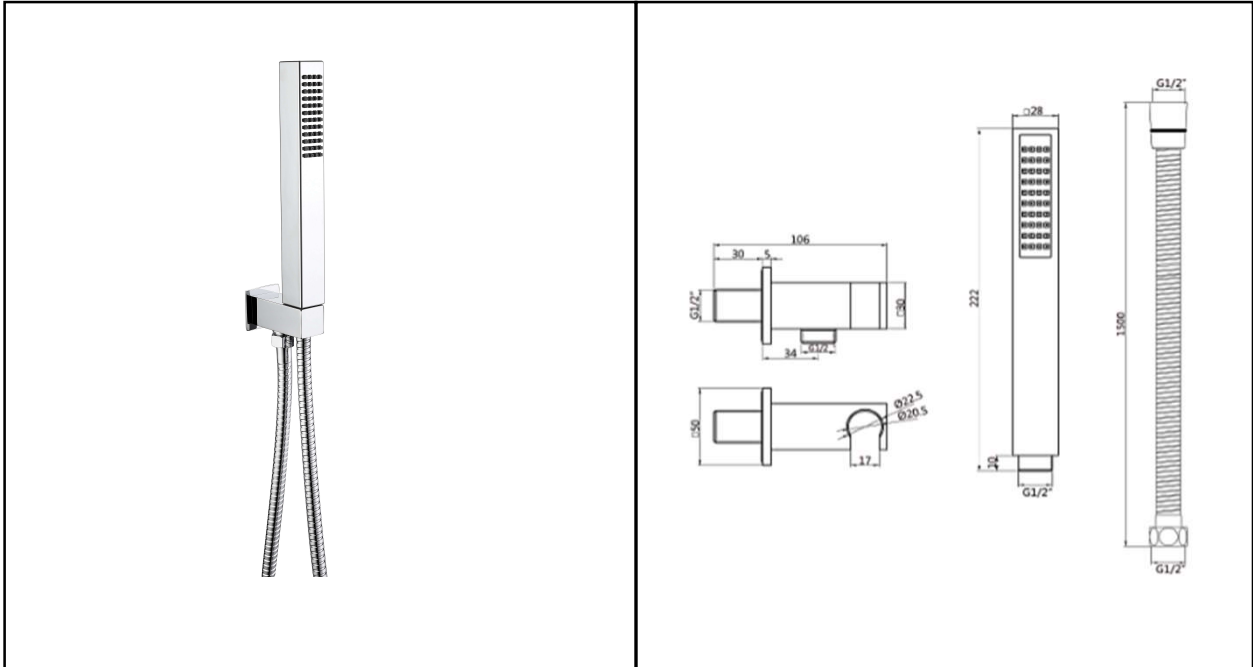

RAK SHOWERING

Shower Kit | Square

RAK
CERAMICS

Dimensions: 28w x 106d x 222h mm

Colour: CHROME

Code: RAKSHW4003

Warranty: 15 YEARS

Weight: 0.88 KG

Dimensions: All Dimensions in mm tolerance $\pm 5\%$ for below 200mm and $\pm 3\%$ for above 200mm.
Note: Due to a continuing development programme to improve design and performance the manufacturer reserves all rights to vary specifications without prior information.
Please note accessories are for photographic use only.