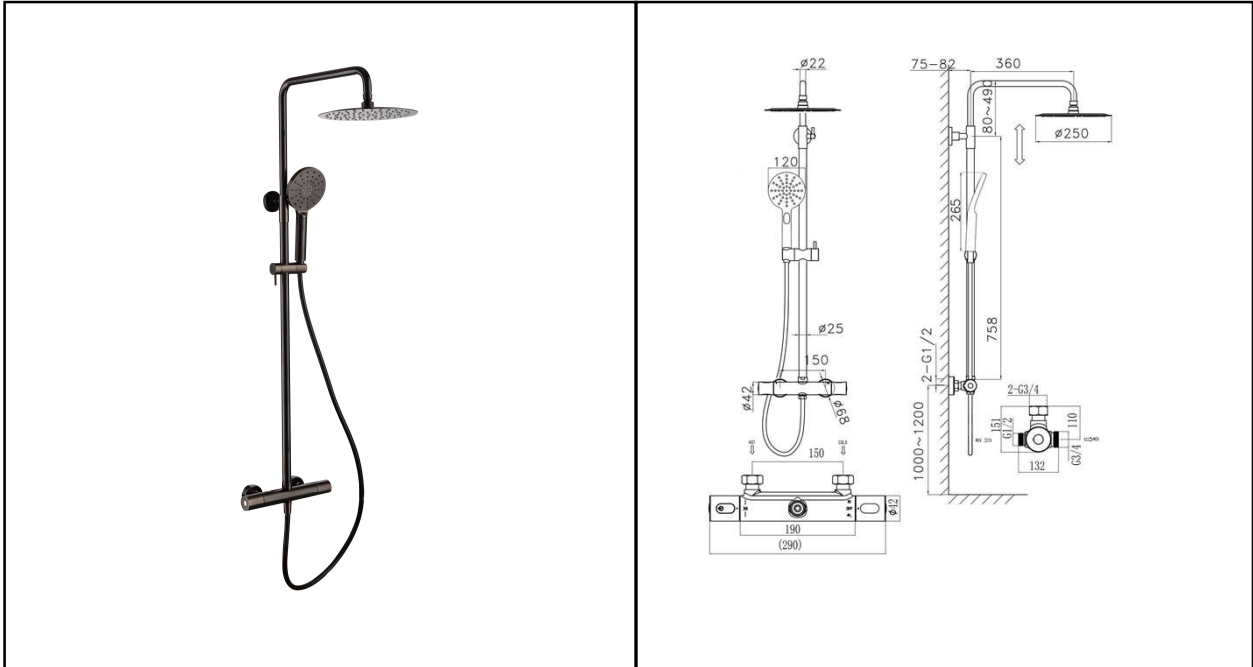

RAK SHOWERING

Exposed Thermostatic Shower Column | Fixed Head | Handset

RAK
CERAMICS

Dimensions: 150w x 360d x 758h mm

Colour: BLACK CHROME

Code: RAKSHW6001

Pressures: 0.5 BAR – 6.0 BAR

Warranty: 15 YEARS

Weight: 7.0 KG

Dimensions: All Dimensions in mm tolerance $\pm 5\%$ for below 200mm and $\pm 3\%$ for above 200mm.
Note: Due to a continuing development programme to improve design and performance the manufacturer reserves all rights to vary specifications without prior information.
Please note accessories are for photographic use only.