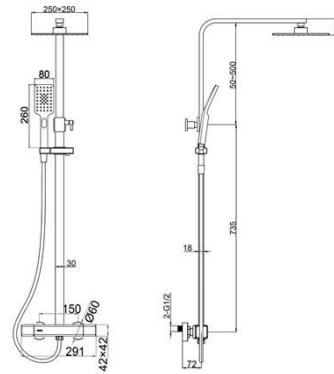

## RAK SHOWERING

Compact Square | Shower Column | Exposed | Thermostatic

**RAK**  
CERAMICS

**Dimensions:** 150w x 250d x 735h mm

**Colour:** BLACK CHROME

**Code:** RAKSHW6004

**Pressures:** 0.5 BAR – 6.0 BAR

**Warranty:** 15 YEARS

**Weight:** 7.25 KG

Dimensions: All Dimensions in mm tolerance  $\pm 5\%$  for below 200mm and  $\pm 3\%$  for above 200mm.  
Note: Due to a continuing development programme to improve design and performance the manufacturer reserves all rights to vary specifications without prior information.  
Please note accessories are for photographic use only.