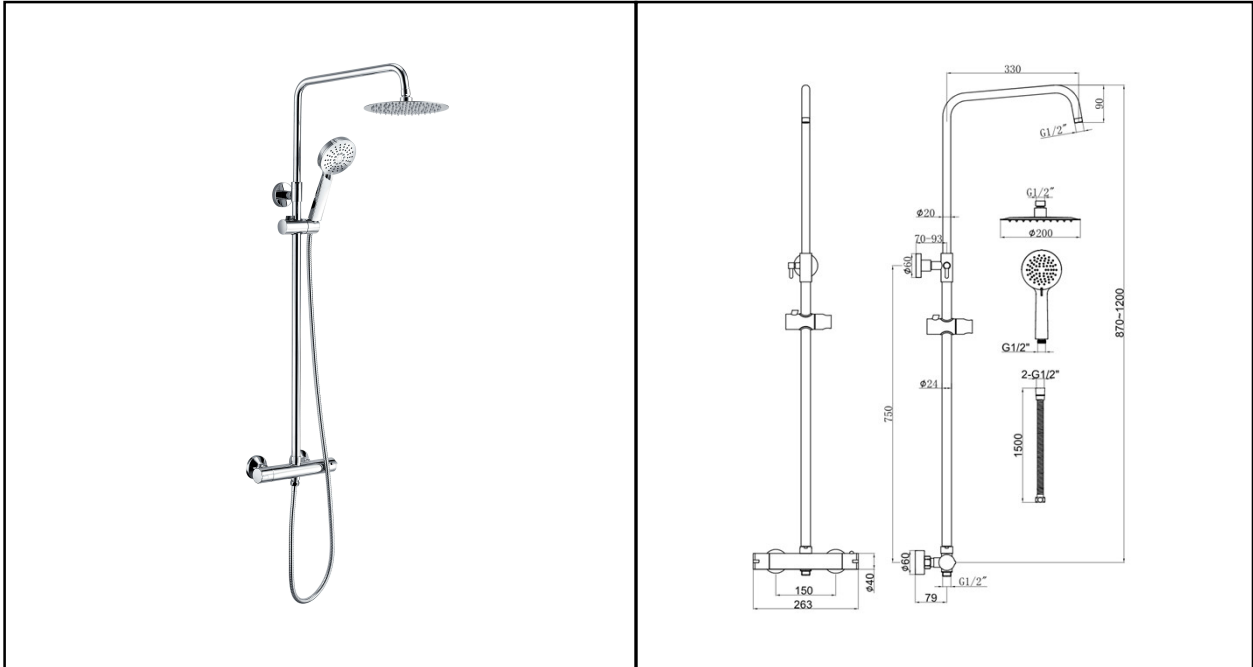

RAK Showering
Origin Round | Shower Column | Exposed | Thermostatic

RAK
 CERAMICS

Dimensions: 263w x 330d x 1200h mm

Colour: CHROME

Code: RAKSHW6009

Pressures: 0.5 BAR – 6.0 BAR

Warranty: 15 YEARS

Weight: 4.45 KG

Dimensions: All Dimensions in mm tolerance $\pm 5\%$ for below 200mm and $\pm 3\%$ for above 200mm.
 Note: Due to a continuing development programme to improve design and performance the manufacturer reserves all rights to vary specifications without prior information.
 Please note accessories are for photographic use only.