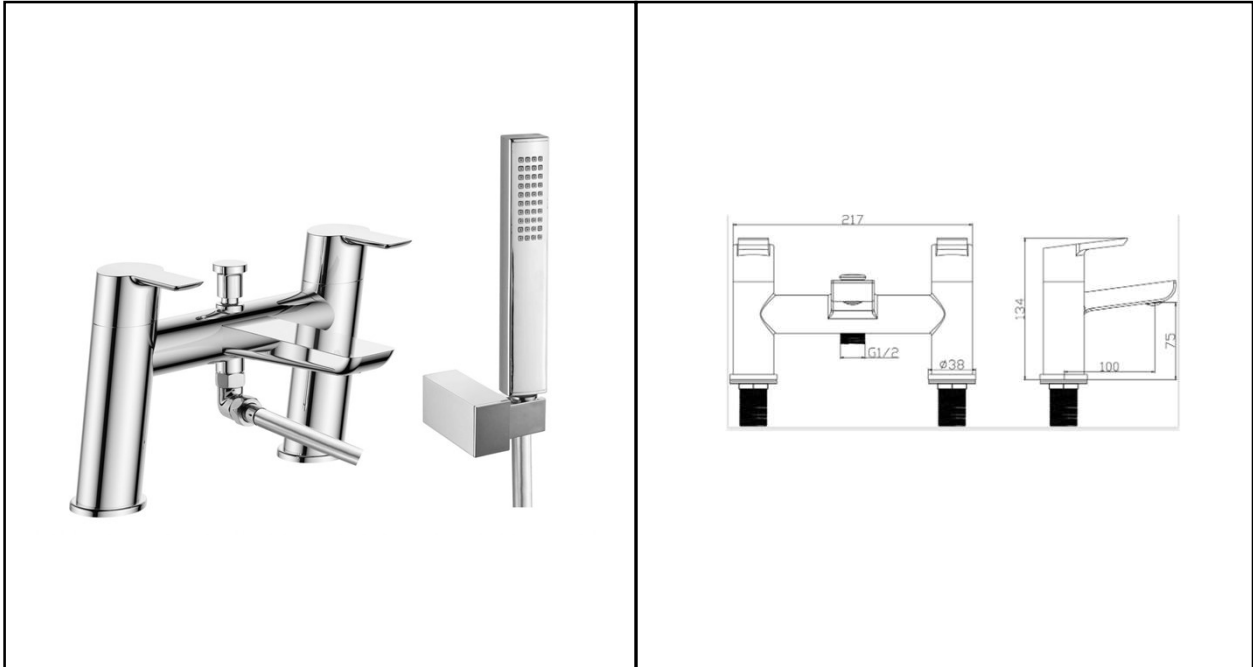

### Bath Shower Mixer | 2TH

**RAK**  
CERAMICS

---

**Dimensions:** 217w x 100d x 134h mm

---

**Colour:** CHROME

---

**Code:** RAKSPO3005

---

**Pressures:** 0.2 BAR – 6.0 BAR

---

**Warranty:** 15 YEARS

---

**Weight:** 3.00 KG

---

Dimensions: All Dimensions in mm tolerance  $\pm 5\%$  for below 200mm and  $\pm 3\%$  for above 200mm.  
Note: Due to a continuing development programme to improve design and performance the manufacturer reserves all rights to vary specifications without prior information.  
Please note accessories are for photographic use only.