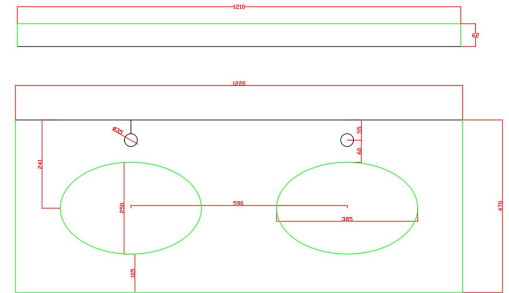

RAK-WASHINGTON - RAKWCM120B1

Wash basin | Counter Top

RAK
CERAMICS

GREEN COLOR INDICATES POLISH EDGES

TECHNICAL SPECIFICATIONS

| | |
|-----------------|----------------|
| Suite: | RAK-WASHINGTON |
| Type: | Counter Top |
| Dimensions: | 62 x 1220 mm |
| Color: | Black |
| Shape of basin: | Rectangle |

| Code | Name |
|-------------|--|
| RAKWCM120B1 | RAK-Washington Marble Countertop with drop in basin 1200 1TH Black |

Dimensions: All dimensions in mm. Tolerance of vitreous china & fireclay items: $\pm 5\%$ for below 200mm and $\pm 3\%$ for above 200mm; for all other items tolerance $\pm 1\%$. Note: Due to a continuing development program to improve design and performance, the manufacturer reserves all rights to vary specifications without prior information. Please note accessories are for photographic use only.