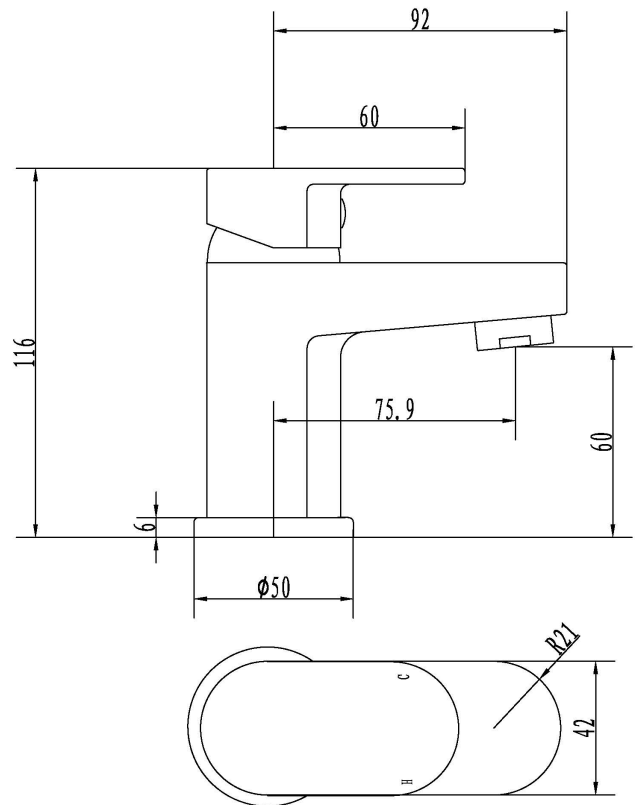

CUSTOMER DATA SHEET - BRASSWARE

SALES CODE: RAT325

DESCRIPTION: Ratio Mono Basin Mixer

PRODUCT DIMENSIONS

Height (mm)	Width (mm)	Depth (mm)	Length (mm)	Nett Wgt Kg
140	55	139		1.29

PACKAGING DATA

Box Colour	White Cardboard Box		
Box Qty	1	Label Colour	White Label
Label Size	100 x 50	Label Qty	2

PACKAGING DIMENSIONS

Height (mm)	Width (mm)	Depth (mm)	Gross Wgt Kg
90	145	220	1.29

OUTER BOX DIMENSIONS (If Applicable)

Height (mm)	Width (mm)	Depth (mm)	Length (mm)	Gross Wgt Kg
380	460	200		13
Barcode	5055369014798			

PRODUCT DETAILS

Country of Origin	China		
Fitting Instruction	Yes		
Product Material	Brass		
Control Type	Manual		
Waste Included	Waste Included		
WRAS Approval	No	Approval No.	N/A
Operating Pressure (bar)	0.2		
Valve/Cartridge Type	Single Lever Cartridge		

Colour/Finish	Chrome									
Mount Type	Deck									
Waste Type	Not Applicable									
Flow Rates (Litres Per Min)	0.1 bar	4	0.5 bar	8	1 bar	10.5	2 bar	14	3 bar	18
Pipe Size	15 mm (1/2" Bsp)									
Pipe Centres	N/A									