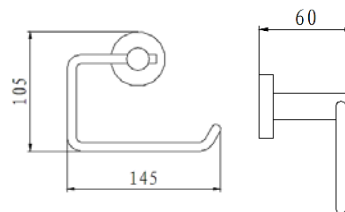

TECHNICAL DATA SHEET

BRISTAN

ROUND Toilet Roll Holder

Product Specification

Product Code: RD ROLL C
Finish: Chrome
Product Type: Contemporary

Additional Information:

•Dimensions:

Height	105 mm
Width	148 mm
Depth	60 mm

•Chrome plated to BS EN 248

•Other accessories available from the Round range:

Towel Ring	RD RING C
Robe Hook	RD HOOK C
Soap Dish	RD DISH C
Towel Rail	RD RAIL C

Technical Advice: For further information please call 0844 7016273 or email customer care@bristan.com.