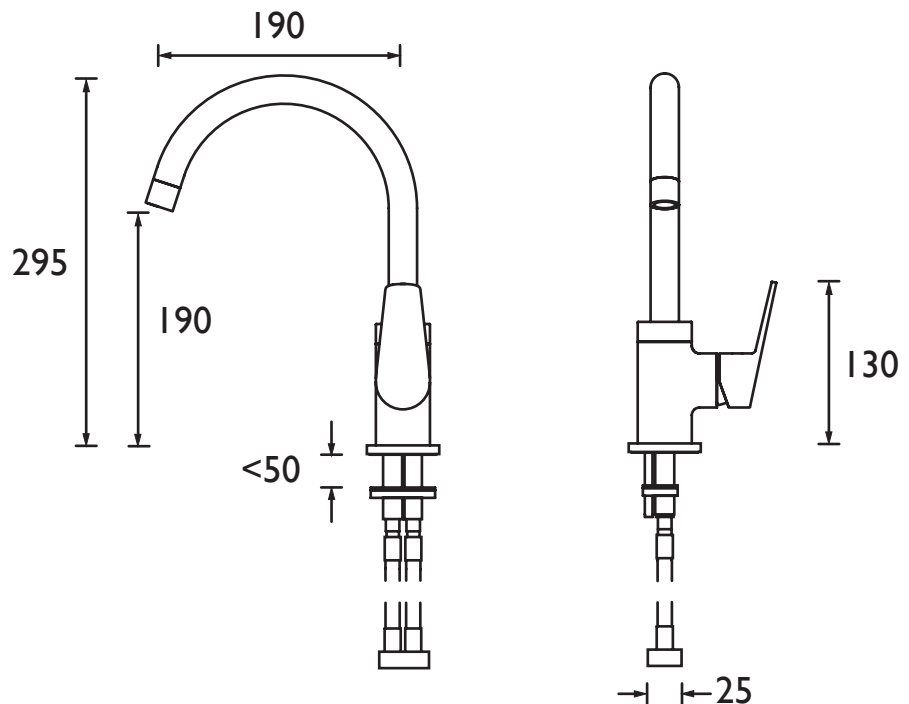

### Specification

<b>Style:</b>	Contemporary
<b>Product Type:</b>	Kitchen Taps
<b>Finish/Colour:</b>	Chrome
<b>Main Construction Material:</b>	Brass
<b>Mount Type:</b>	Deck
<b>Handle Type:</b>	Lever
<b>Connection Inlet:</b>	1/2" BSP Flexible Tails
<b>Number of Tap Holes Required:</b>	1
<b>Valve/Cartridge Type:</b>	35mm Cartridge
<b>Plumbing System Suitability</b>	All, preferably balanced
<b>Working Pressure Range:</b>	Min 0.5 Bar, Max 5.0 Bar
<b>Maximum Hot Water Temperature: °c</b>	65
<b>Maximum Dynamic Pressure: (bar)</b>	5
<b>Maximum Static Pressure: (bar)</b>	10
<b>Flow Type:</b>	Single Flow
<b>Flow Rate: (l/min @ 3 bar)</b>	25.5
<b>Connection Outlet:</b>	
<b>Isolation Included:</b>	Yes

### Dimensions (measurements in mm)