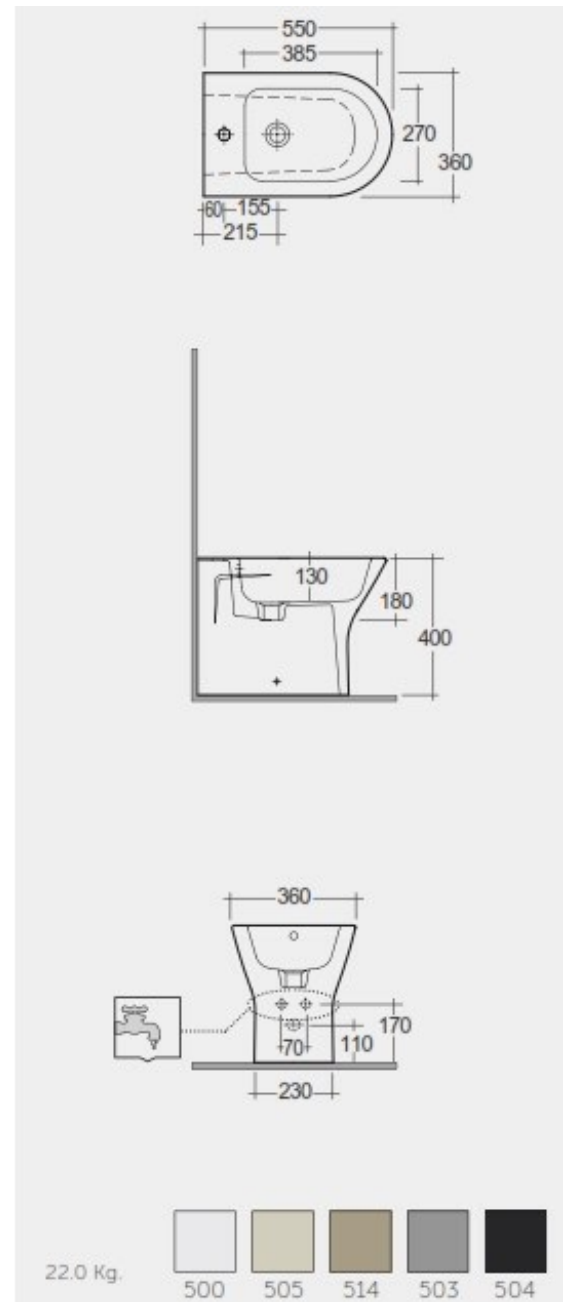

RAK-FEELING - RST14500A - MATT WHITE

Bidets | Back To Wall

RAK
CERAMICS

Technical specifications

Dimensions: 550 x 360 mm

Weight: 22 Kg

Color: MATT WHITE - 500

Parts: RST14500A - RAK-FEELING RIMLESS BACK TO WALL BIDET 55 CM MATT WHITE

Suites: [RAK-FEELING WC'S & BIDETS](#)

Code	Name
------	------

RST14500A	RAK-FEELING RIMLESS BACK TO WALL BIDET 55 CM MATT WHITE
-----------	---

Dimensions: All dimensions in mm tolerance $\pm 5\%$ for below 200mm and $\pm 3\%$ for above 200mm.