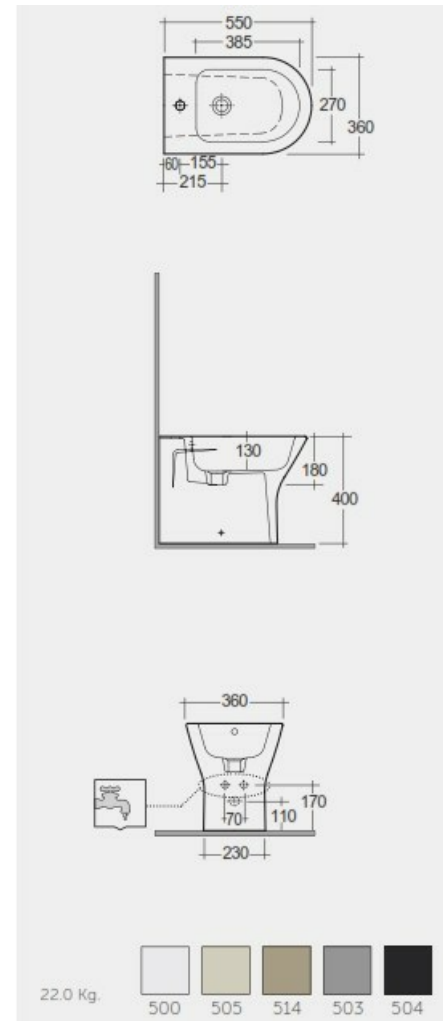

## Technical specifications

Dimensions: 550 x 360 mm

Weight: 22 Kg

Color: MATT CAPPUCCINO - 514

Parts: RST14514A - RAK-FEELING RIMLESS BACK TO WALL BIDET 55 CM MATT CAPPUCCINO

Suites: [RAK-FEELING WC'S & BIDETS](#)

## Code Name

RST14514A RAK-FEELING RIMLESS BACK TO WALL BIDET 55 CM MATT CAPPUCCINO

Dimensions: All dimensions in mm tolerance  $\pm 5\%$  for below 200mm and  $\pm 3\%$  for above 200mm.  
Note: Due to a continuing development programme to improve design and performance, the manufacturer reserves all rights to vary specifications without prior information.  
Please note accessories are for photographic use only.