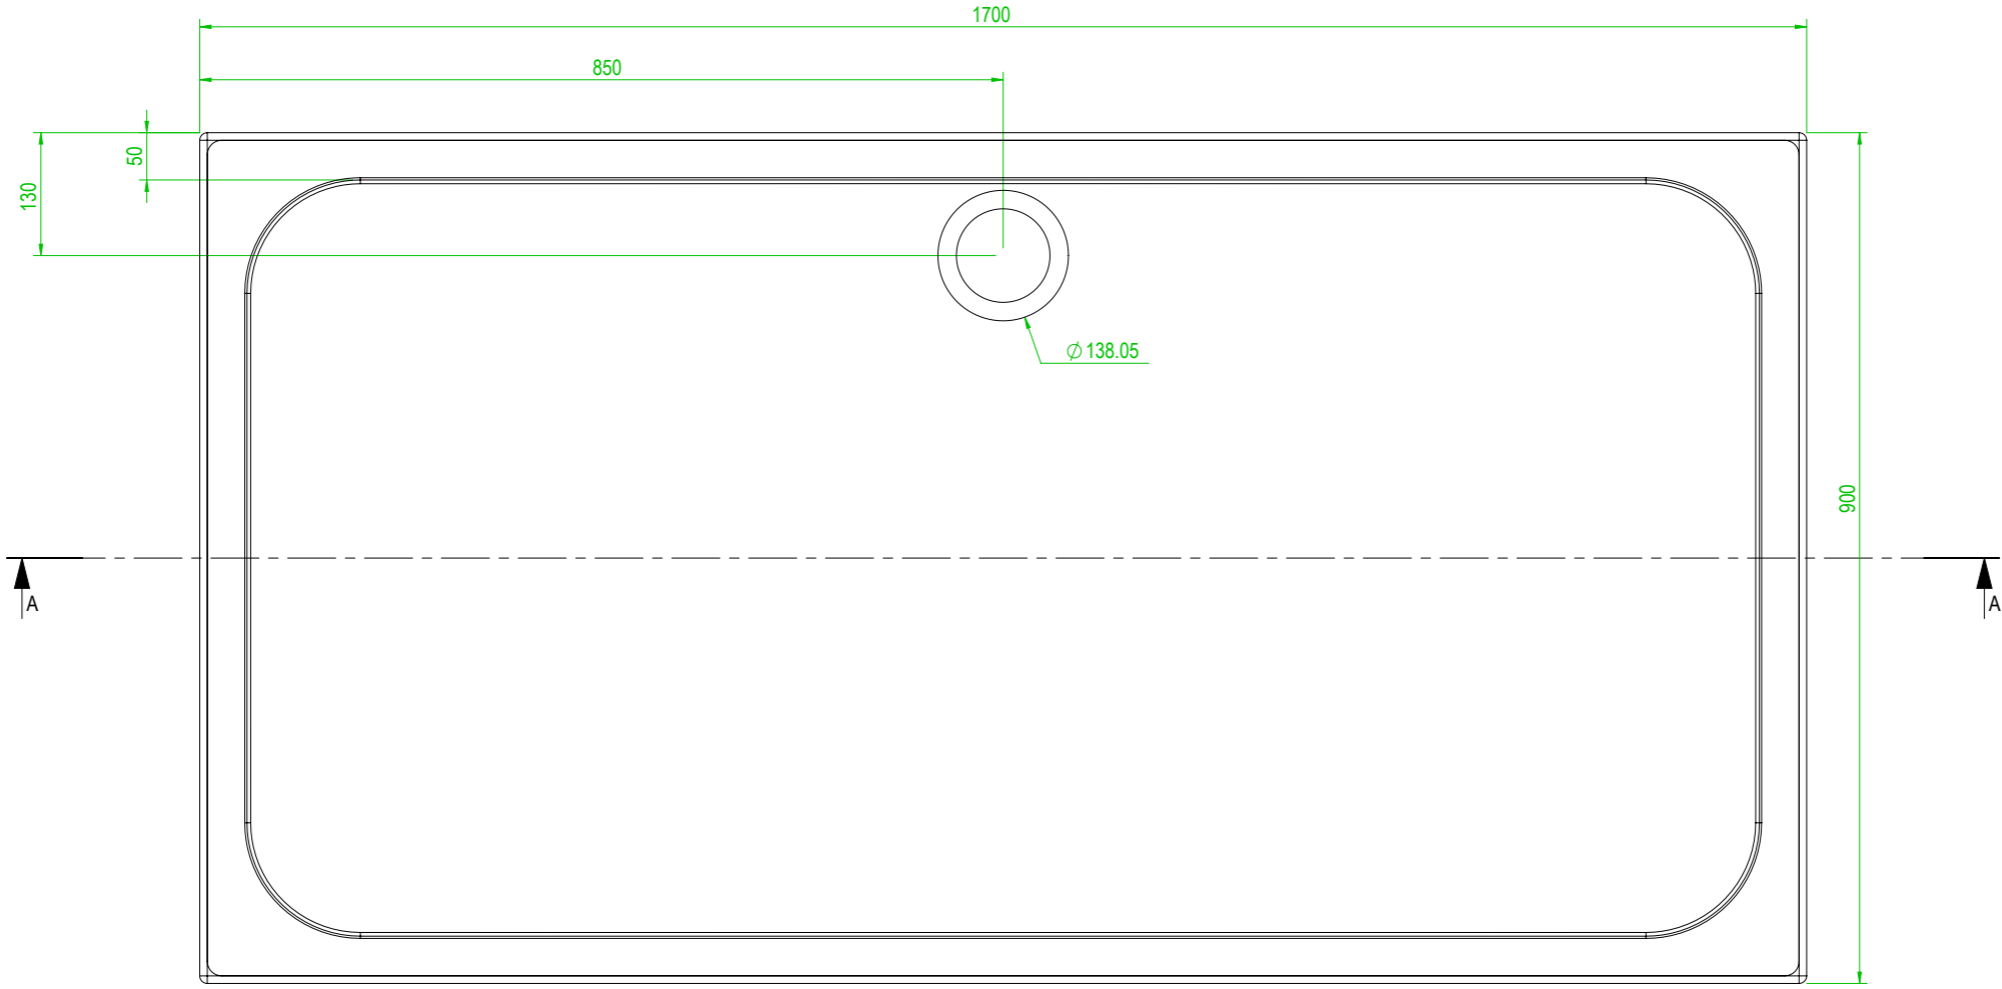

1700 x 900 TOUCHSTONE TRAY

SECTION A-A

MERLYN