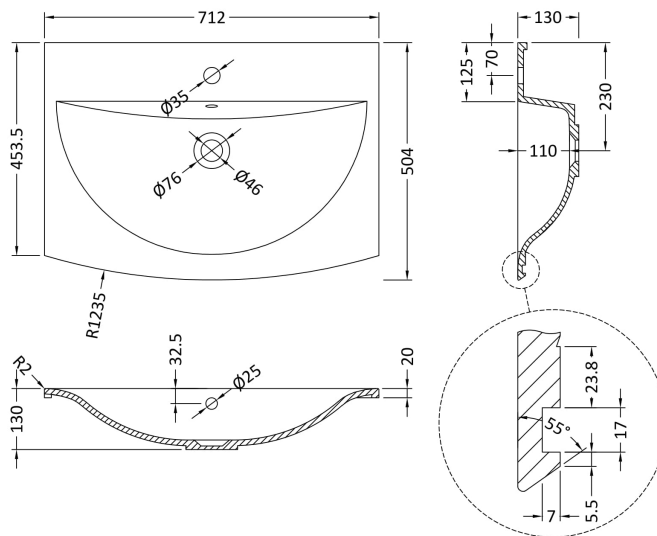

### Product Dimensions

Height (mm):	430
Width (mm):	710
Depth (mm):	480
Nett Weight (kg):	22

### Outer Box Dimensions (If Applicable)

Height (mm):	
Width (mm):	
Depth (mm):	
Gross Weight (kg):	
Barcode:	5056211873860

### Product Dimensions

Height (mm):	130
Width (mm):	712
Depth (mm):	504
Nett Weight (kg):	10

### Packaging Dimensions

Height (mm):	140
Width (mm):	722
Depth (mm):	515
Gross Weight (kg):	10