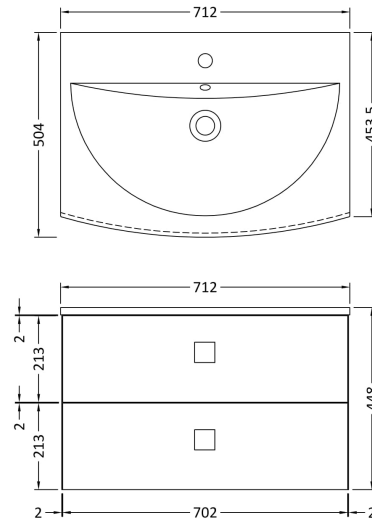

Sales Code: SAR301

Description: 700 W/H 2 Drawer Unit & Basin

Packaging Details

Barcode: 5056211875024