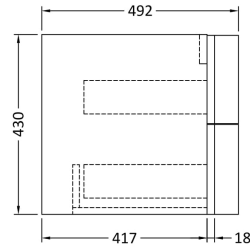

### Product Dimensions

Height (mm):	430
Width (mm):	710
Depth (mm):	480
Nett Weight (kg):	22

### Packaging Dimensions

Height (mm):	500
Width (mm):	700
Depth (mm):	470
Gross Weight (kg):	22

### Product Dimensions

Height (mm):	130
Width (mm):	712
Depth (mm):	504
Nett Weight (kg):	10

### Packaging Dimensions

Height (mm):	140
Width (mm):	722
Depth (mm):	515
Gross Weight (kg):	10