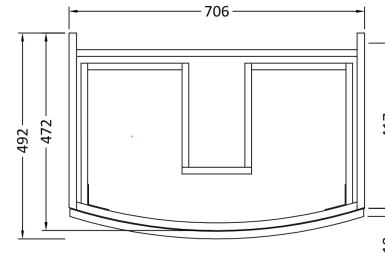

### Product Dimensions

Height (mm):	430
Width (mm):	710
Depth (mm):	480
Nett Weight (kg):	22

### Packaging Dimensions

Height (mm):	500
Width (mm):	700
Depth (mm):	470
Gross Weight (kg):	22

### Product Dimensions

Height (mm):	130
Width (mm):	712
Depth (mm):	504
Nett Weight (kg):	10

### Packaging Dimensions

Height (mm):	140
Width (mm):	722
Depth (mm):	515
Gross Weight (kg):	10