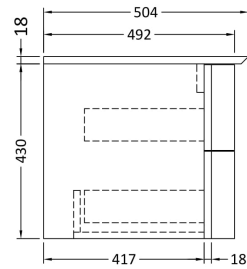

Sales Code: SAR301

Description: 700 W/H 2 Drawer Unit & Basin

Packaging Details

Barcode: 5056211875024