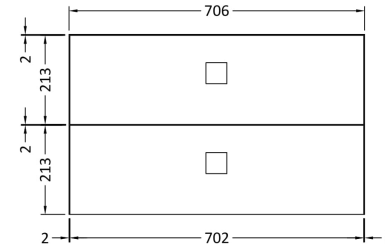

### Product Dimensions

Height (mm):	430
Width (mm):	710
Depth (mm):	480
Nett Weight (kg):	22

### Packaging Dimensions

Height (mm):	500
Width (mm):	700
Depth (mm):	470
Gross Weight (kg):	22

### Product Dimensions

Height (mm):	130
Width (mm):	712
Depth (mm):	504
Nett Weight (kg):	10

### Packaging Dimensions

Height (mm):	140
Width (mm):	722
Depth (mm):	515
Gross Weight (kg):	10