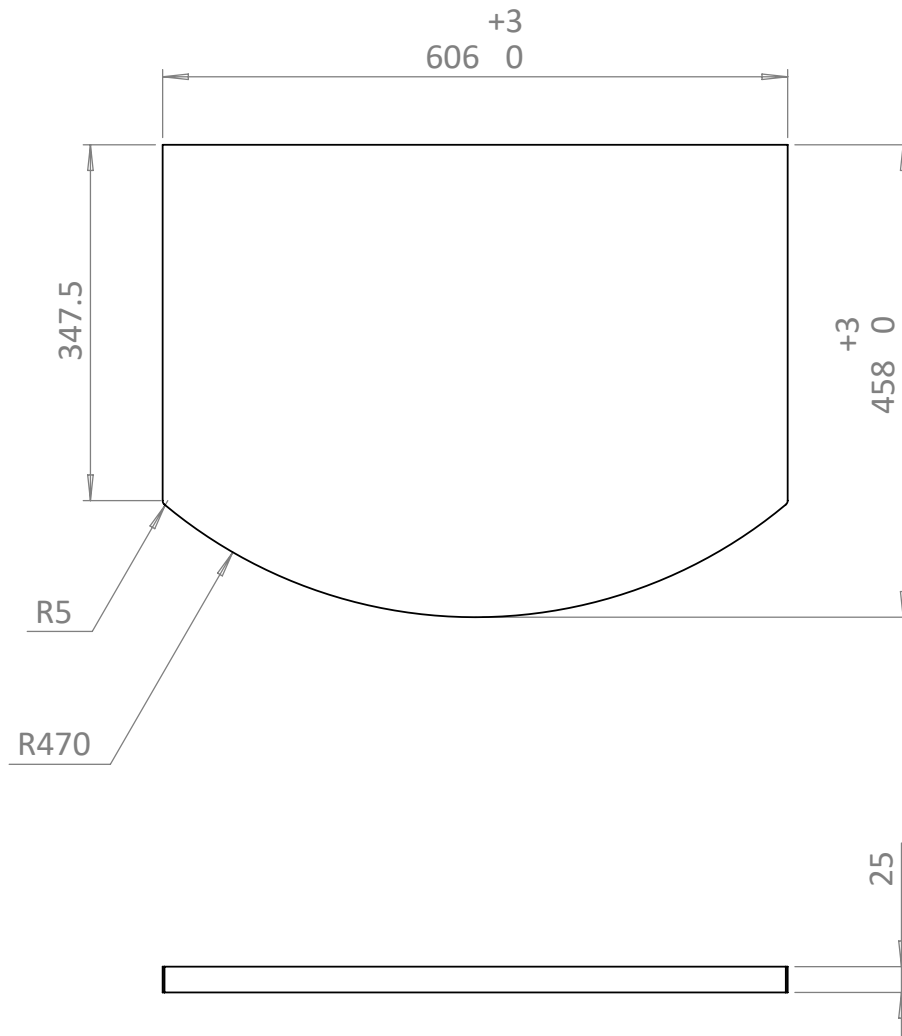

# PRODUCT DATA SHEET

**PRODUCT CODE**  
SE6000TMC

**RANGE**  
Svelte

**DESCRIPTION**  
Worktop Carrara No Tap Hole

<b>COLOUR</b>	Carrara Marble Effect
<b>MATERIAL</b>	Minerva Solid Surface
<b>STANDARDS</b>	BS EN 59 BS EN ISO 4892-3
<b>WEIGHT</b>	14kg
<b>WARRANTY</b>	10 Years

## TECHNICAL DIMENSIONS

Dimensions in mm unless otherwise specified.

Tolerances (per material type) apply.

V10922