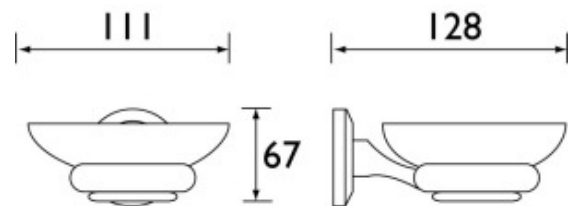

#### Product Specification

**Product Code:** SO DISH C  
**Finish:** Chrome  
**Product Type:** Contemporary  
**Construction:** Brass