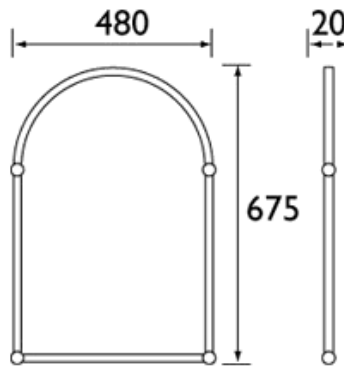

Solo Wall Mounted Arch Mirror

Product Specification

Product Code: SO MR C
Finish: Chrome
Product Type: Contemporary
Construction: Brass

Additional Information.

- Chrome plated to BS EN 248.
- Chrome plated Arch Mirror