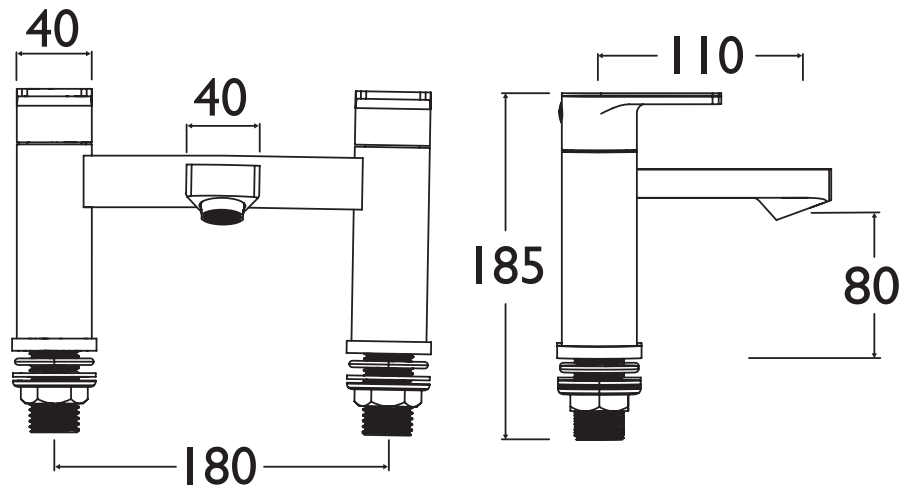

### Specification

Style:	Contemporary
Product Type:	Bathroom Taps
Finish/Colour:	Chrome Plated
Main Construction Material:	Brass
Mount Type:	Deck Mounted
Handle Type:	Lever
Connection Inlet:	3/4" BSP Male Connector
Connection Outlet:	N/A
Number of Tap Holes:	2
Valve/Cartridge Type:	3/4" CD Valves 1/4 Turn
Plumbing System Requirements:	All Plumbing Systems
Working Pressure Range:	0.2-5.0
Maximum Hot Water Temperature: °C	65
Maximum Dynamic Pressure: (bar)	5
Maximum Static Pressure: (bar)	10
Flow Type:	Single
Flow Rate: (l/min @ 3 bar)	27.8
Isolation Included:	No

### Dimensions (measurements in mm)

For more products, visit our website:  
<http://www.bristan.com>