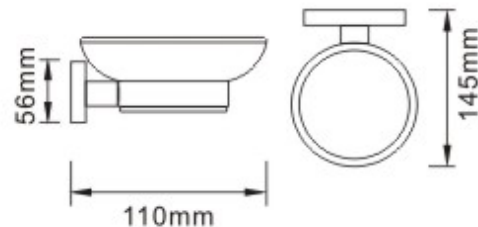

SQUARE Soap Dish

Product Specification

Product Code: SQ DISH C
Finish: Chrome plated
Product Type: Contemporary

Additional Information:

•Dimensions:

Height	56mm
Width	110 mm
Depth	145 mm

•Chrome plated to BS EN 248

•Other accessories available from the Square range:

Tumbler and Holder	SQ HOLD C
Hook	SQ HOOK C
Towel Rail	SQ RAIL C
Toilet Roll Holder	SQ ROLL C
Glass Shelf	SQ SHELF C
Towel Ring	SQ RING C

Technical Advice: