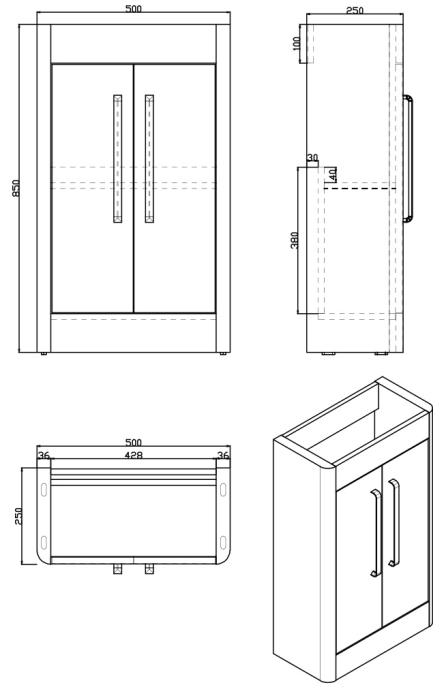

## SUBURB 500MM × 250MM DOUBLE DOOR FLOOR MOUNTED CABINET MATT ASH

Category: furniture  
 Guarantee: 5 years  
 Type: wall mounted cabinet

Code: SU5025TDFMCMA  
 Range: Suburb

Dimensions are in millimetres except thread sizes which are BSP imperial.

### Features

- Large storage capacity Soft Closing Doors
- 36mm Solid Sides
- Mineral Stone Slim basins

Available in  
these colours

Matt Ash

White Gloss