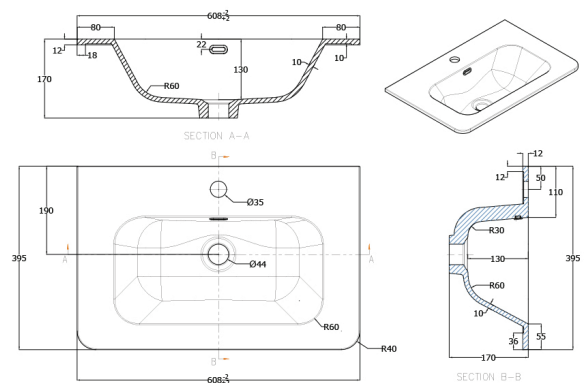

TECHNICAL DATA SHEET

SUBURB 610MM × 395MM BASIN ONE TAP HOLE WHITE

Category:	furniture	Code:	SU60X395BAS
Guarantee:	5 years	Range:	Suburb
Type:	basins		

Dimensions are in millimetres except thread sizes which are BSP imperial.