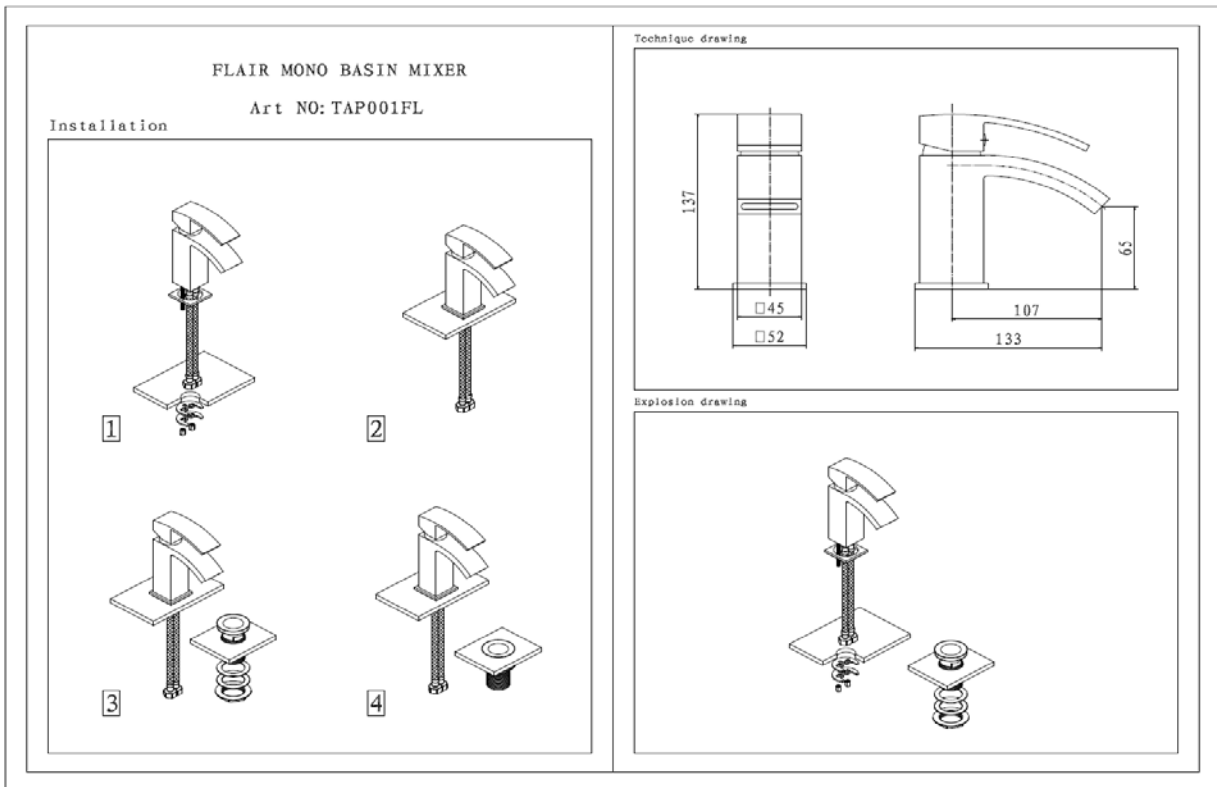

TAP001FL- FLAIR MONO BASIN MIXER WITH CLICK WASTE

ILLUSTRATION: FLAIR MONO BASIN MIXER

BAR CODE: 5060168228437

COLOUR: CHROME PLATE

WEIGHT:

NET 0.98 kg (tap only)

GROSS 1.58 kg

STANDARDS: BS EN 200

**NOTES: SUPPLIED WITH CLICK WASTE
1/2" BSP FLEXI HOSES
CERAMIC DISC CARTRIDGE TECHNOLOGY**

Flow Rate: L.P

0.2bar	0.5bar	1bar	2bar	3bar
3.8L/min	6.2L/min	8.8L/min	12.5L/min	15.4L/min

BOX SIZE 220 x 150 x 90 mm