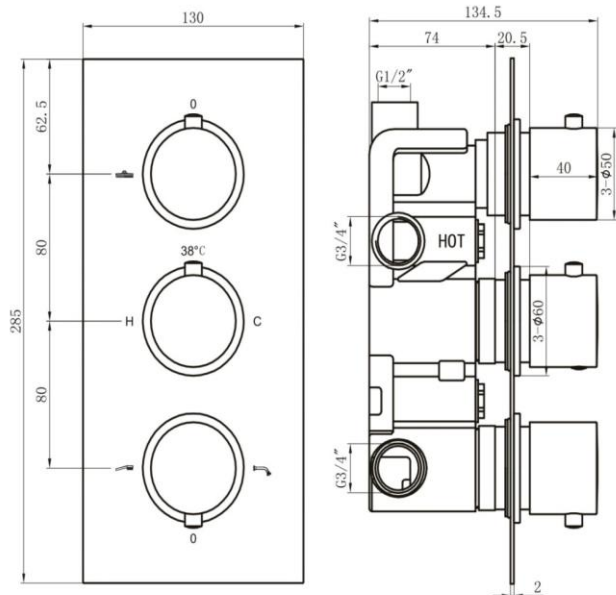

# TECHNICAL DATA SHEET

## EMOTION ROUND CONCEALED THERMOSTATIC BATH/SHOWER MIXER (3 OUTLET)

<b>Product Code</b>	TBTS-06-2344
<b>Construction</b>	Brass Body (CuZn38b18)
<b>Finishes</b>	Chrome plated to BS EN 248
<b>Product Type</b>	Contemporary
<b>Water Pressure</b>	Min.0.5 bar, Max. 7.0 bar
<b>Plumbing Systems</b>	Suitable for all plumbing systems, preferably balanced. Min. supply pressure differential requirement is 5:1
<b>Standards</b>	Complies with BSEN 1111
<b>Certification</b>	Manufactured to comply with TMV2
<b>Cartridge</b>	Thermostatic
<b>Fitting</b>	Inlet: 3/4" Female Outlet: One 1/2" Female and two 3/4" Female
<b>Packaging</b>	42x28.5x32cm / carton (4pcs/carton)
<b>Guarantee</b>	15 years (3 years on working parts/decorative finish)
<b>Additional Information</b>	<ol style="list-style-type: none"> <li>1. Temperature: Pre-set 38°C, with push button override to 48°C.</li> <li>2. Automatic shut off in the event of hot or cold water supply failure.</li> <li>3. Easy accessible check valve</li> </ol>

### Flow Rates (Litres per minute)

System Pressure	0.1 Bar	0.2 Bar	0.3 Bar	0.5 Bar	1.0 Bar	1.5 Bar	2.0 Bar	3.0 Bar	4.0 Bar	5.0 Bar
		7.5		10.7	15.0	18.5	21.5	27.0	-	-

The information contained on this page was correct at date of issue. Fitting dimensions are provided as a guide only. Some variation may occur due to manufacturing tolerances. We pursue a policy of continuing improvement in design and performance of our products and so reserve the right to change specifications without prior notice.