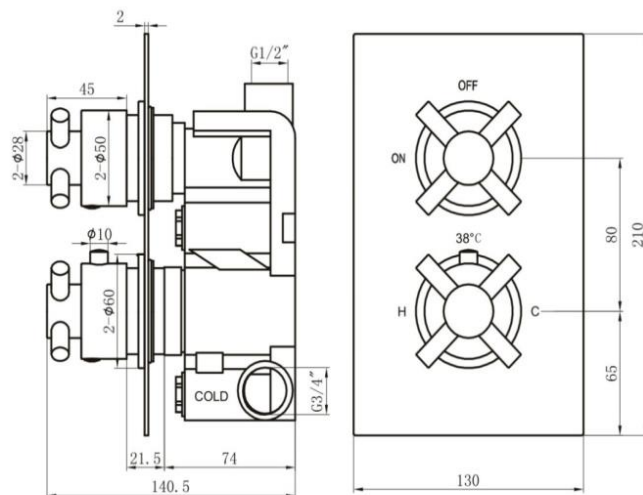

TECHNICAL DATA SHEET

EMOTION CROSSHEAD CONCEALED THERMOSTATIC SHOWER MIXER (1 OUTLET)

Product Code	TBTS-08-2144
Construction	Brass Body (CuZn38b18)
Finishes	Chrome plated to BS EN 248
Product Type	Contemporary
Water Pressure	Min.0.5 bar, Max. 7.0 bar
Plumbing Systems	Suitable for all plumbing systems, preferably balanced. Min. supply pressure differential requirement is 5:1
Standards	Complies with BSEN 1111
Certification	Manufactured to comply with TMV2
Cartridge	Thermostatic
Fitting	Inlet: 3/4" Female Outlet: 1/2" Female
Packaging Guarantee	34x25x32cm / carton (4pcs/carton)
Additional Information	15 years (3 years on working parts/decorative finish) 1. Temperature: Pre-set 38°C, with push button override to 48°C. 2. Automatic shut off in the event of hot or cold water supply failure. 3. Easy accessible check valve

Flow Rates (Litres per minute)

System Pressure	0.1 Bar	0.2 Bar	0.3 Bar	0.5 Bar	1.0 Bar	1.5 Bar	2.0 Bar	3.0 Bar	4.0 Bar	5.0 Bar
		7.3		10.5	14.5	18.0	21.0	26.0	-	-

The information contained on this page was correct at date of issue. Fitting dimensions are provided as a guide only. Some variation may occur due to manufacturing tolerances. We pursue a policy of continuing improvement in design and performance of our products and so reserve the right to change specifications without prior notice.