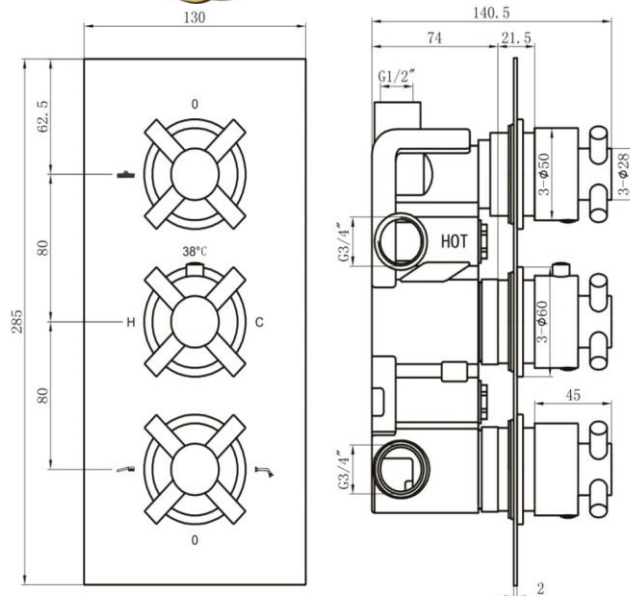

# TECHNICAL DATA SHEET

## EMOTION CROSSHEAD CONCEALED THERMOSTATIC BATH/SHOWER MIXER (3 OUTLET)

<b>Product Code</b>	TBTS-08-2344
<b>Construction</b>	Brass Body (CuZn38b18)
<b>Finishes</b>	Chrome plated to BS EN 248
<b>Product Type</b>	Contemporary
<b>Water Pressure</b>	Min.0.5 bar, Max. 7.0 bar
<b>Plumbing Systems</b>	Suitable for all plumbing systems, preferably balanced. Min. supply pressure differential requirement is 5:1
<b>Standards</b>	Complies with BSEN 1111
<b>Certification</b>	Manufactured to comply with TMV2
<b>Cartridge</b>	Thermostatic
<b>Fitting</b>	Inlet: 3/4" Female Outlet: One 1/2" Female and two 3/4" Female
<b>Packaging</b>	42x28.5x32cm / carton (4pcs/carton)
<b>Guarantee</b>	15 years (3 years on working parts/decorative finish)
<b>Additional Information</b>	<ol style="list-style-type: none"> <li>1. Temperature: Pre-set 38°C, with push button override to 48°C.</li> <li>2. Automatic shut off in the event of hot or cold water supply failure.</li> <li>3. Easy accessible check valve</li> </ol>

### Flow Rates (Litres per minute)

System Pressure	0.1 Bar	0.2 Bar	0.3 Bar	0.5 Bar	1.0 Bar	1.5 Bar	2.0 Bar	3.0 Bar	4.0 Bar	5.0 Bar
		7.5		10.7	15.0	18.5	21.5	27.0	-	-

The information contained on this page was correct at date of issue. Fitting dimensions are provided as a guide only. Some variation may occur due to manufacturing tolerances. We pursue a policy of continuing improvement in design and performance of our products and so reserve the right to change specifications without prior notice.