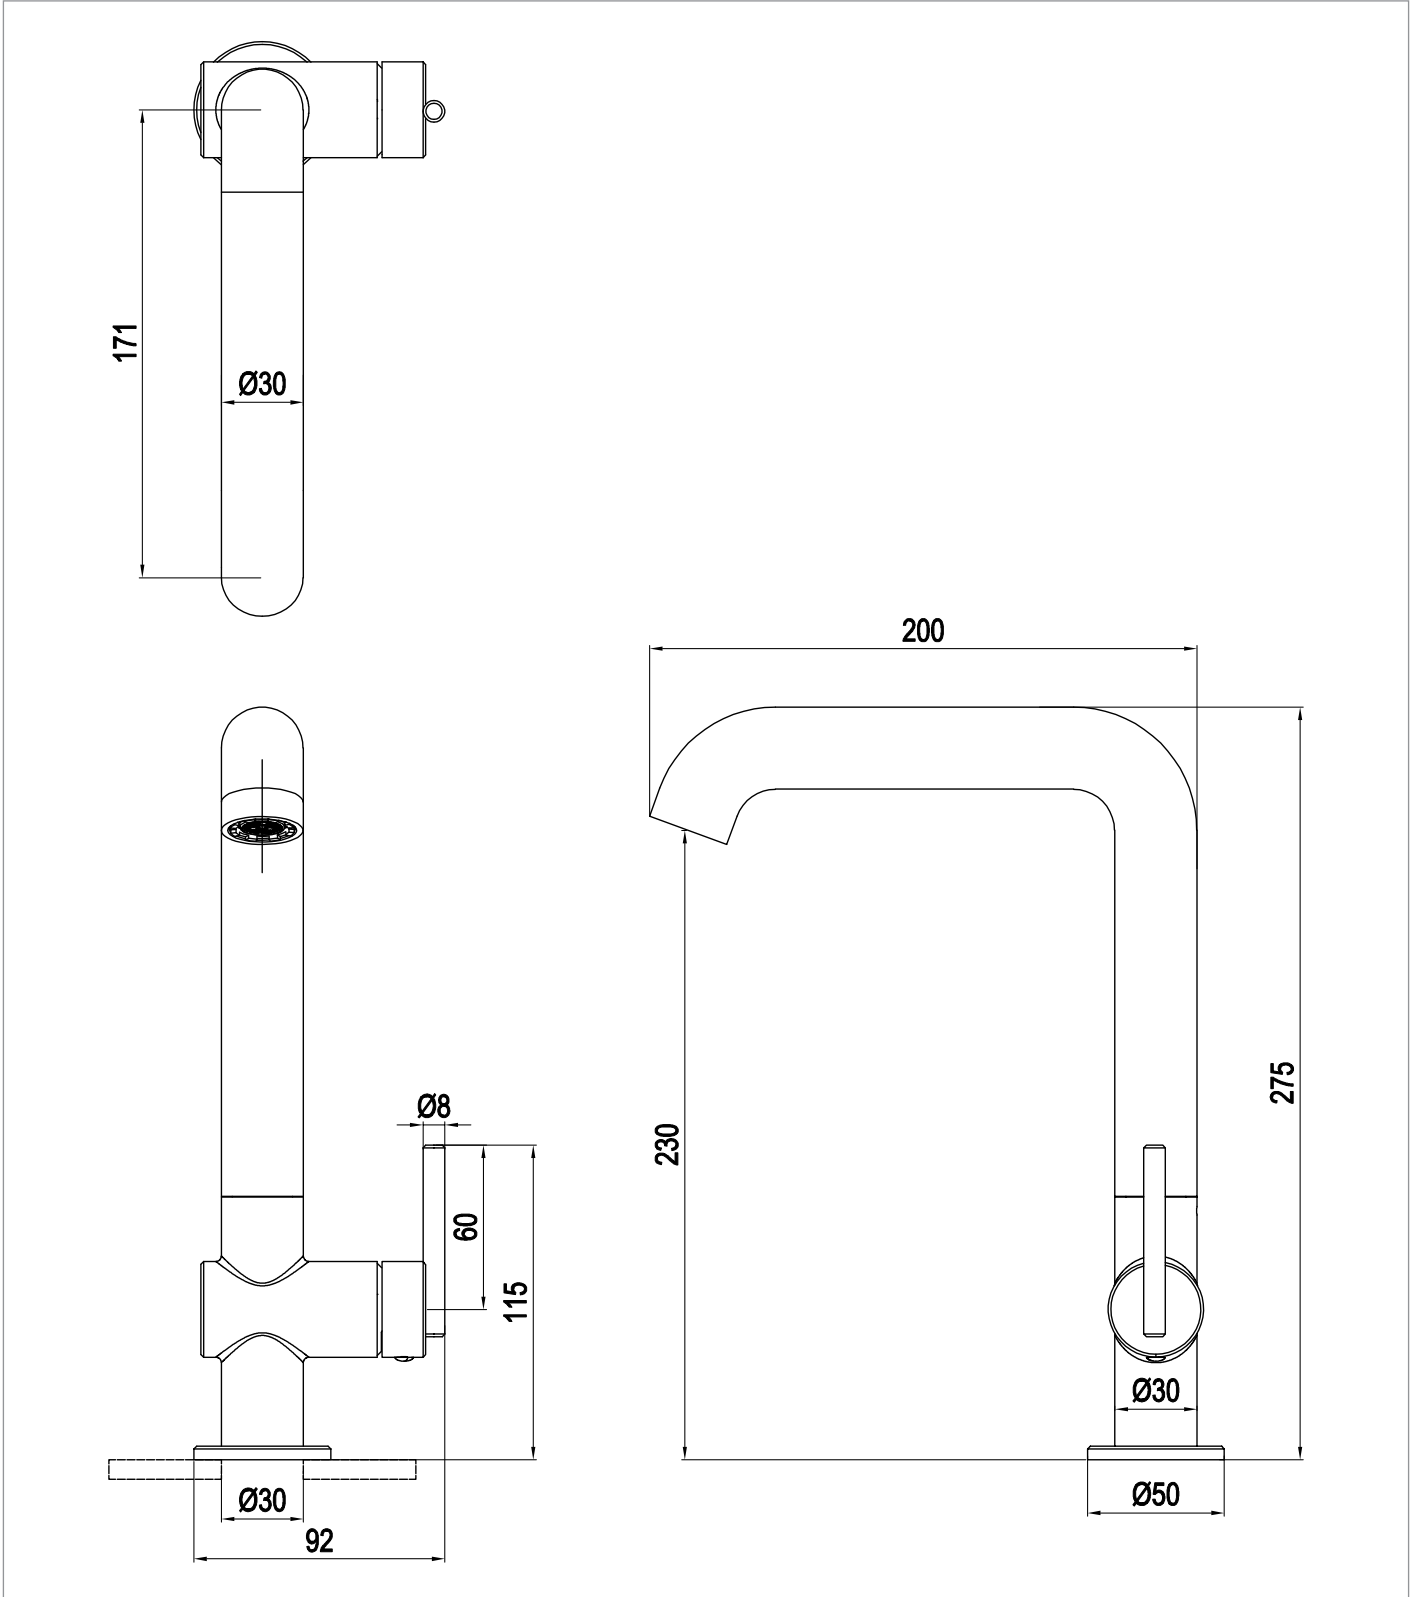

PRODUCT DATA SHEET

PRODUCT CODE

TL113DNS

RANGE

3ONE6 Lever

DESCRIPTION

3ONE6 Lever Basin Tall Side Deck Mixer
Stainless Steel

WEBSITE LINK [Click Here](#)

CATEGORY	Brassware
WARRANTY DETAILS	15 Years
COLOUR	Stainless Steel
FINISH APPLICATION	Brushed
PRIMARY MATERIAL	316 Stainless Steel
INSTALL TYPE	Deck Mounted
PRODUCT WIDTH MM	92
PRODUCT HEIGHT MM	275
PRODUCT DEPTH MM	210
PRODUCT NET WEIGHT KG	0.9
STANDARDS	BS EN 817:2008

MINIMUM PRESSURE (BAR)	1
MAX WORKING PRESSURE (BAR)	5
HEADWORK	35mm Single lever ceramic cartridge
SPOUT PROJECTION	171
SWIVEL SPOUT	Yes
INLET CONNECTIONS THREAD	G1/2"
FLOW REGULATOR	Cache M16x1
WASTE INCLUDED	No
ANTI-SCALD	No
ENERGY SAVING	No
SHOWER HOSE & HANDSET ARE INCLUDED	No

TECHNICAL DIMENSIONS

Dimensions in mm unless otherwise specified.

Tolerances (per material type) apply.

SPARES LIST

Only the parts labelled are available as spares.

--