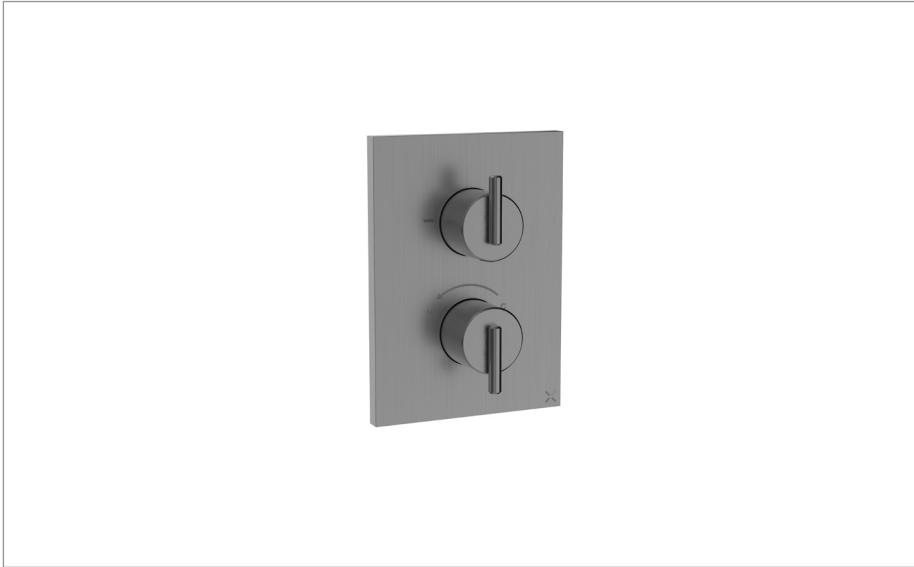

## PRODUCT CODE

TLCB1000LBPST

## RANGE

Crossbox

## DESCRIPTION

3ONE6 Lever Crossbox 1 Outlet Trim & Valves Stainless Slate

WEBSITE LINK [Click Here](#)

CATEGORY	Brassware
WARRANTY DETAILS	15 Years
COLOUR	Slate
FINISH APPLICATION	PVD
PRIMARY MATERIAL	Brass
INSTALL TYPE	Wall Mounted
PRODUCT WIDTH MM	130
PRODUCT HEIGHT MM	180
PRODUCT NET WEIGHT KG	2.66