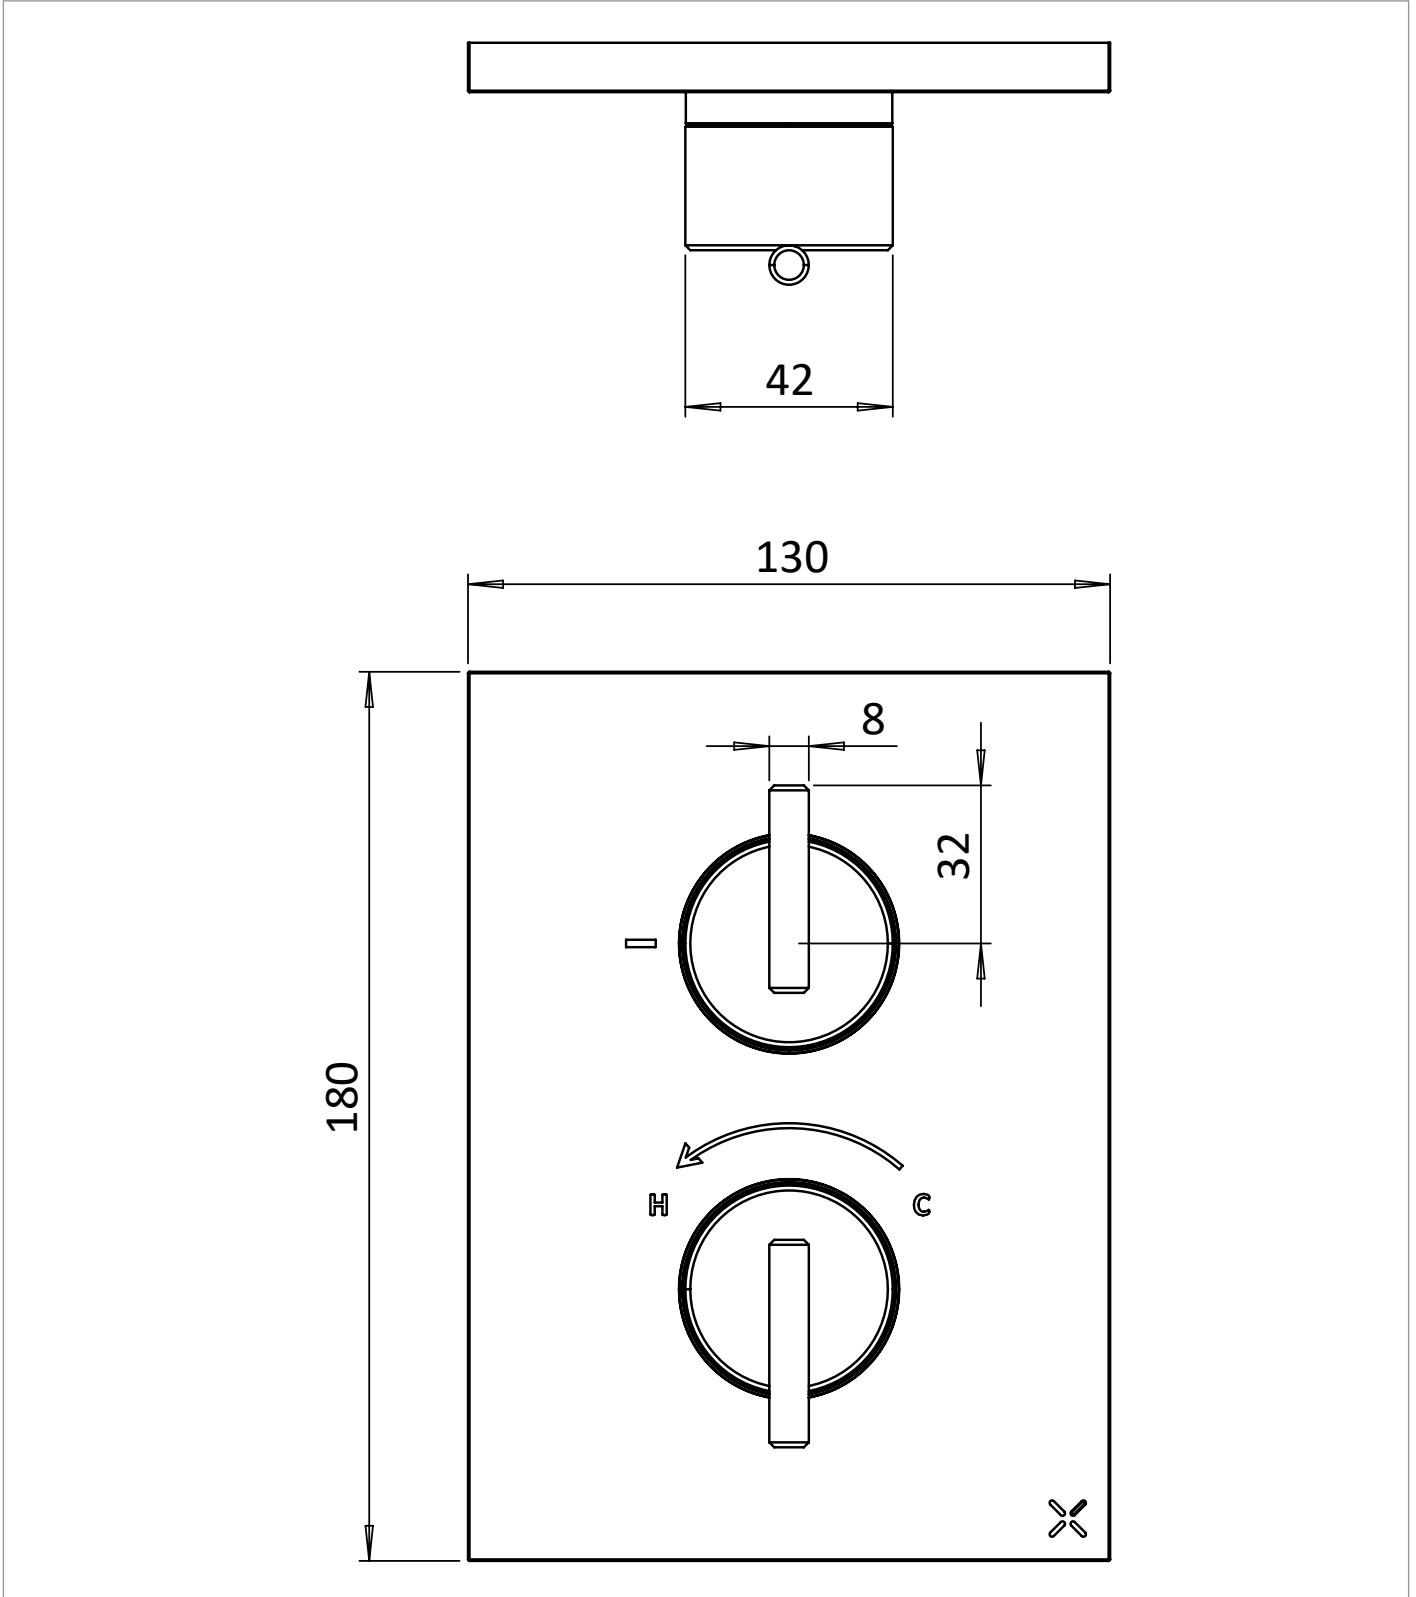

## DESCRIPTION

3ONE6 Lever Crossbox 1 Outlet Trim & Valves Stainless Slate

WEBSITE LINK [Click Here](#)

CATEGORY	Brassware
WARRANTY DETAILS	15 Years
COLOUR	Slate
FINISH APPLICATION	PVD
PRIMARY MATERIAL	Brass
INSTALL TYPE	Wall Mounted
PRODUCT WIDTH MM	130
PRODUCT HEIGHT MM	180
PRODUCT NET WEIGHT KG	2.66

MINIMUM PRESSURE (BAR)	1
MAX WORKING PRESSURE (BAR)	5
NUMBER OF OUTLETS	1
NUMBER OF FUNCTIONS	1
INLET CONNECTIONS THREAD	G1/2"
WASTE INCLUDED	No
ANTI-SCALD	Yes
ENERGY SAVING	No
SHOWER HOSE & HANDSET ARE INCLUDED	No

## TECHNICAL DIMENSIONS

Dimensions in mm unless otherwise specified.

Tolerances (per material type) apply.