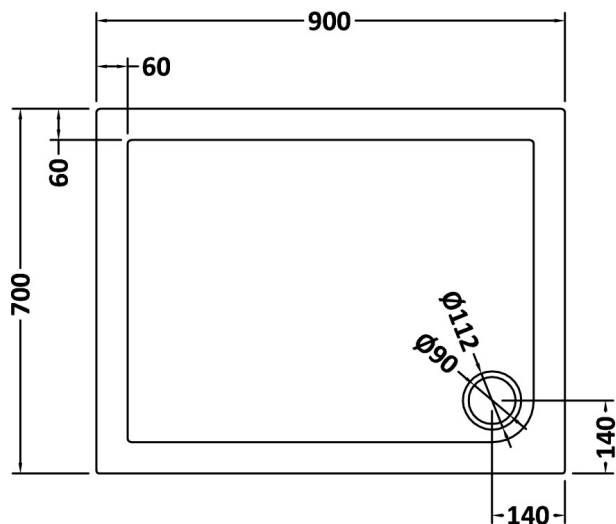

Sales Code: TR71007

Description: Rectangular Tray 900 X 700

Product Dimensions

Length (mm):	900
Width (mm):	700
Height (mm):	40
Nett Weight (kg):	25.33

Packaging Dimensions

Length (mm):	940
Width (mm):	740
Height (mm):	85
Gross Weight (kg):	25.35

Packaging Data

Box Colour:	Shrinkwrap & Polystyrene
Box Qty:	1
Label Size:	100 x 50
Label Colour:	White Label
Label Qty:	2

Outer Box Dimensions (If Applicable)

Length (mm):	
Width (mm):	
Height (mm):	
Gross Weight (kg):	
Barcode:	5056211813101

Product Details

Country of Origin:	United Kingdom
Fitting Instruction:	No
CE & UKCA:	Yes
Colour/Finish:	Slate Grey
Product Material:	Acrylic Capped ABS Caco3 & Pu
Material Colour Reference:	Slate Grey
Radius:	0
Waste Required (mm):	90
Compatible with Leg Kit:	Yes