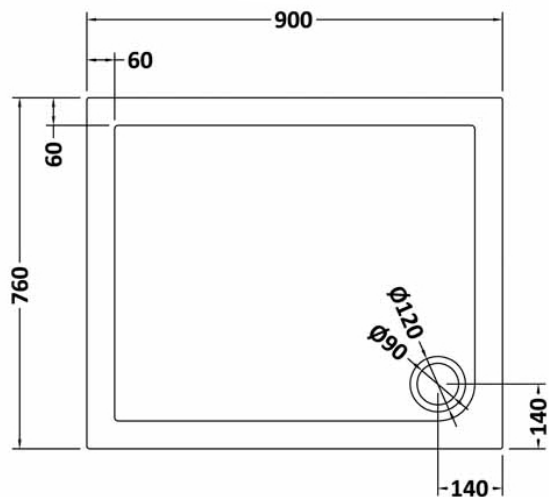

Sales Code: TR71008

Description: Rectangular Tray 900 X 760

Product Dimensions

Length (mm):	900
Width (mm):	760
Height (mm):	40
Nett Weight (kg):	24.93

Packaging Dimensions

Length (mm):	940
Width (mm):	800
Height (mm):	85
Gross Weight (kg):	24.95

Packaging Data

Box Colour:	Shrinkwrap & Polystyrene
Box Qty:	1
Label Size:	100 x 50
Label Colour:	White Label
Label Qty:	2

Outer Box Dimensions (If Applicable)

Length (mm):	
Width (mm):	
Height (mm):	
Gross Weight (kg):	
Barcode:	5056211813118

Product Details

Country of Origin:	United Kingdom
Fitting Instruction:	No
CE & UKCA:	Yes
Colour/Finish:	Slate Grey
Product Material:	Acrylic Capped ABS Caco3 & Pu
Material Colour Reference:	Slate Grey
Radius:	0
Waste Required (mm):	90
Compatible with Leg Kit:	Yes