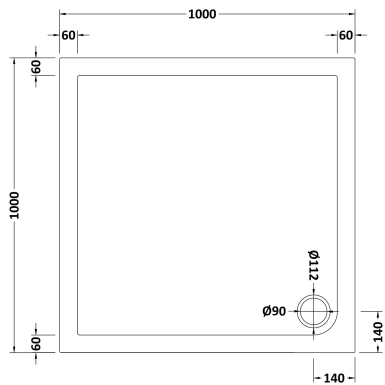

Sales Code: TR71015

Description: Square Tray 1000 X 1000

Product Dimensions

Length (mm):	
Width (mm):	
Height (mm):	
Nett Weight (kg):	31.68

Packaging Dimensions

Length (mm):	1040
Width (mm):	1040
Height (mm):	85
Gross Weight (kg):	31.7

Packaging Data

Box Colour:	
Box Qty:	
Label Size:	x
Label Colour:	
Label Qty:	

Outer Box Dimensions (If Applicable)

Length (mm):	
Width (mm):	
Height (mm):	
Gross Weight (kg):	
Barcode:	5056211813095

Product Details

Country of Origin:	United Kingdom
Fitting Instruction:	No
CE & UKCA:	
Colour/Finish:	
Product Material:	
Material Colour Reference:	
Radius:	
Waste Required (mm):	
Compatible with Leg Kit:	