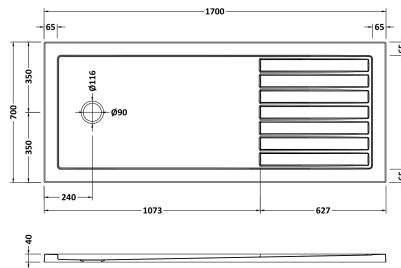

Sales Code: TR711770

Description: Walk In Tray 1700 X 700

Product Dimensions

Length (mm):	1700
Width (mm):	700
Height (mm):	40
Nett Weight (kg):	54.2

Packaging Dimensions

Length (mm):	1740
Width (mm):	740
Height (mm):	80
Gross Weight (kg):	54.22

Packaging Data

Box Colour:	Shrinkwrap & Polystyrene
Box Qty:	1
Label Size:	100 x 50
Label Colour:	White Label
Label Qty:	2

Outer Box Dimensions (If Applicable)

Length (mm):	
Width (mm):	
Height (mm):	
Gross Weight (kg):	
Barcode:	5056211855408

Product Details

Country of Origin:	United Kingdom
Fitting Instruction:	No
CE & UKCA:	Yes
Colour/Finish:	White
Product Material:	Acrylic Capped ABS Caco3 & Pu
Material Colour Reference:	Slate Grey
Radius:	0
Waste Required (mm):	90
Compatible with Leg Kit:	Yes