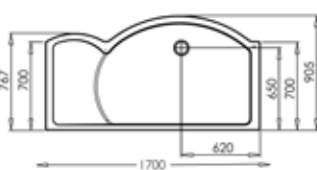

Colossus

Curved Panel

1700 Colossus

- 1700mm Colossus V8C13S
- Shower Tray FC1R (right hand)
- Shower Basket RSB06

1450 Colossus with 1 Side Panel

- 1450mm Colossus V8CG213S
- Shower Tray FCT1R (right hand)
- Shower Basket RSB06

“ The perfect bath replacement product ”

Features and Benefits:

- Bright silver frame
- 25mm vertical adjustment
- Chrome top caps
- Tray Compatibility: Suitable for dedicated tray or straight to floor using a wetroom system
- Due to the nature of the product water integrity cannot be guaranteed - please consult your installer

1600 Colossus with Side Panel

- 1600mm Colossus V8GP13S
- Shower Tray V8GTL (Left Hand)

Tray Size (mm)	Description	Fixed Panel (mm)	Height (mm)	Adjustments (mm)	Aperture (mm)	Tray Compatibility Code	Code	Cost ex VAT	Cost inc VAT
1700	Colossus	1202	1950	25	478	FC1	V8C13S	£1045.76	£1254.91
1700	Colossus + 1 Side Panel	1202	1950	25	456	FC1	V8CG13S	£1305.79	£1566.95
1700	Colossus + Return Panel	1202	1950	25	456	FC1	V8CGM13S	£1305.79	£1566.95
1700	Colossus + 2 Side Panels	1202	1950	25	456	FC1	V8CGR13S	£1565.80	£1878.96
1600	Curved Panel With Towel Rail	775	2000	25	791	V8GT	V8GP13S	£910.10	£1092.12
800	Optional Side Panel	706	2000	25	762	V8GT	V8GPA	£272.04	£326.45
1450	Colossus	963	1950	25	475	FCT1	V8C213S	£910.10	£1092.12
1450	Colossus + 1 Side Panel	963	1950	25	442	FCT1	V8CG213S	£1170.12	£1404.14
1450	Colossus + Return Panel	963	1950	25	442	FCT1	V8CGM213S	£1170.12	£1404.14
1450	Colossus + 2 Side Panels	963	1950	25	442	FCT1	V8CGR213S	£1430.13	£1716.16