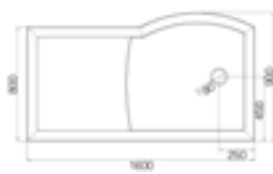

Colossus

Curved Panel

1700 Colossus

- 1700mm Colossus V8C13S
- Shower Tray FC1R (right hand)
- Shower Basket RSB06

1450 Colossus with 1 Side Panel

- 1450mm Colossus V8CG213S
- Shower Tray FCT1R (right hand)
- Shower Basket RSB06

“ The perfect bath replacement product ”

Features and Benefits:

- Bright silver frame
- 25mm vertical adjustment
- Chrome top caps
- Tray Compatibility: Suitable for dedicated tray or straight to floor using a wetroom system
- Due to the nature of the product water integrity cannot be guaranteed - please consult your installer

1600 Colossus with Side Panel

- 1600mm Colossus V8GP13S
- Shower Tray V8GTL (Left Hand)

Tray Size (mm)	Description	Fixed Panel (mm)	Height (mm)	Adjustments (mm)	Aperture (mm)	Tray Compatibility Code	Code	Cost ex VAT	Cost inc VAT
1700	Colossus	1202	1950	25	478	FC1	V8C13S	£1045.76	£1254.91
1700	Colossus + 1 Side Panel	1202	1950	25	456	FC1	V8CG13S	£1305.79	£1566.95
1700	Colossus + Return Panel	1202	1950	25	456	FC1	V8CGM13S	£1305.79	£1566.95
1700	Colossus + 2 Side Panels	1202	1950	25	456	FC1	V8CGR13S	£1565.80	£1878.96
1600	Curved Panel With Towel Rail	775	2000	25	791	V8GT	V8GP13S	£910.10	£1092.12
800	Optional Side Panel	706	2000	25	762	V8GT	V8GPA	£272.04	£326.45
1450	Colossus	963	1950	25	475	FCT1	V8C213S	£910.10	£1092.12
1450	Colossus + 1 Side Panel	963	1950	25	442	FCT1	V8CG213S	£1170.12	£1404.14
1450	Colossus + Return Panel	963	1950	25	442	FCT1	V8CGM213S	£1170.12	£1404.14
1450	Colossus + 2 Side Panels	963	1950	25	442	FCT1	V8CGR213S	£1430.13	£1716.16

1700 FC1L - Left Hand Low Level Tray

1600 V8GTL - Left Hand Low Level Tray

1450 FCT1L - Left Hand Low Level Tray

Tray handing must be specified - see page 107 for tray information