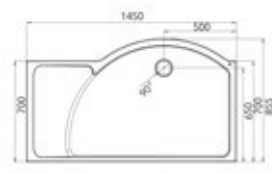

Colossus

Curved Panel

1700 Colossus

- 1700mm Colossus V8C13S
- Shower Tray FC1R (right hand)
- Shower Basket RSB06

1450 Colossus with 1 Side Panel

- 1450mm Colossus V8CG213S
- Shower Tray FCT1R (right hand)
- Shower Basket RSB06

“ The perfect bath replacement product ”

Features and Benefits:

- Bright silver frame
- 25mm vertical adjustment
- Chrome top caps
- Tray Compatibility: Suitable for dedicated tray or straight to floor using a wetroom system
- Due to the nature of the product water integrity cannot be guaranteed - please consult your installer

1600 Colossus with Side Panel

- 1600mm Colossus V8GP13S
- Shower Tray V8GTL (Left Hand)

Tray Size (mm)	Description	Fixed Panel (mm)	Height (mm)	Adjustments (mm)	Aperture (mm)	Tray Compatibility Code	Code	Cost ex VAT	Cost inc VAT
1700	Colossus	1202	1950	25	478	FC1	V8C13S	£1045.76	£1254.91
1700	Colossus + 1 Side Panel	1202	1950	25	456	FC1	V8CG13S	£1305.79	£1566.95
1700	Colossus + Return Panel	1202	1950	25	456	FC1	V8CGM13S	£1305.79	£1566.95
1700	Colossus + 2 Side Panels	1202	1950	25	456	FC1	V8CGR13S	£1565.80	£1878.96
1600	Curved Panel With Towel Rail	775	2000	25	791	V8GT	V8GP13S	£910.10	£1092.12
800	Optional Side Panel	706	2000	25	762	V8GT	V8GPA	£272.04	£326.45
1450	Colossus	963	1950	25	475	FCT1	V8C213S	£910.10	£1092.12
1450	Colossus + 1 Side Panel	963	1950	25	442	FCT1	V8CG213S	£1170.12	£1404.14
1450	Colossus + Return Panel	963	1950	25	442	FCT1	V8CGM213S	£1170.12	£1404.14
1450	Colossus + 2 Side Panels	963	1950	25	442	FCT1	V8CGR213S	£1430.13	£1716.16

1700 FC1L - Left Hand Low Level Tray

1600 V8GTL - Left Hand Low Level Tray

1450 FCT1L - Left Hand Low Level Tray

Tray handing must be specified - see page 107 for tray information