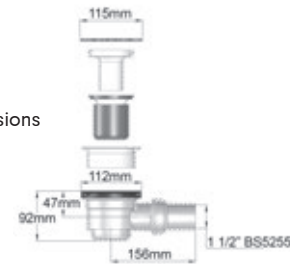

Lumin8 Tray Waste Dimensions

Lumin8 1700 Colossus Tray

Size (mm)	Tray Colour	Finish	Code	Cost ex VAT	Cost inc VAT
1700 x 700 LH	White	Matt	FC1L*	£613.33	£736.00
1700 x 700 RH	White	Matt	FC1R*	£613.33	£736.00
1700 x 700 LH	White	Gloss	FCG1L	£642.53	£771.04
1700 x 700 RH	White	Gloss	FCG1R	£642.53	£771.04

Lumin8 1600 Colossus Tray

Size (mm)	Tray Colour	Finish	Code	Cost ex VAT	Cost inc VAT
1600 x 800 LH	White	Matt	V8GTLW*	£613.33	£736.00
1600 x 800 LH	Grey	Matt	V8GTLG*	£613.33	£736.00
1600 x 800 RH	White	Matt	V8GTRW*	£613.33	£736.00
1600 x 800 RH	Grey	Matt	V8GTRG*	£613.33	£736.00

Lumin8 1450 Colossus Tray

Size (mm)	Tray Colour	Finish	Code	Cost ex VAT	Cost inc VAT
1450 x 700 LH	White	Matt	FCT1L*	£595.80	£714.96
1450 x 700 RH	White	Matt	FCT1R*	£595.80	£714.96
1450 x 700 LH	White	Gloss	FCTG1L	£625.00	£750.00
1450 x 700 RH	White	Gloss	FCTG1R	£625.00	£750.00

Size (mm)	Tray Colour	Finish	Code	Cost ex VAT	Cost inc VAT
1400 x 900 LH	White	Matt	V8HTLW*	£595.80	£714.96
1400 x 900 RH	Grey	Matt	V8HTLG*	£595.80	£714.96
1400 x 900 LH	White	Matt	V8HTRW*	£595.80	£714.96
1400 x 900 RH	Grey	Matt	V8HTRG*	£595.80	£714.96