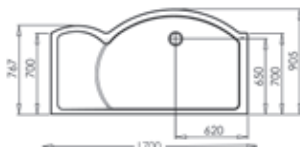

Lumin8 Colossus Tray

(see pages 66 - 67 for Lumin8 Colossus details)

Left Hand - FC1L