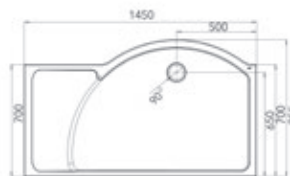

## Features and Benefits:

- Ultra low profile
- 50mm nominal height
- Roman Stone Solid Surface Technology
- Gloss gel coated surface and matt satin options
- Includes chrome grid waste and fast flow trap
- Suitable for use with power shower systems rated up to 25 litres per minute

All Lumin8 Trays are right or left handed depending upon requirements. Please ensure you order the correct code for the handing required.

LH = Left Hand    RH = Right Hand

## Lumin8 Colossus Tray

(see pages 66 - 67 for Lumin8 Colossus details)

Left Hand - FC1L

Left Hand V8GT

Left Hand FCT1L