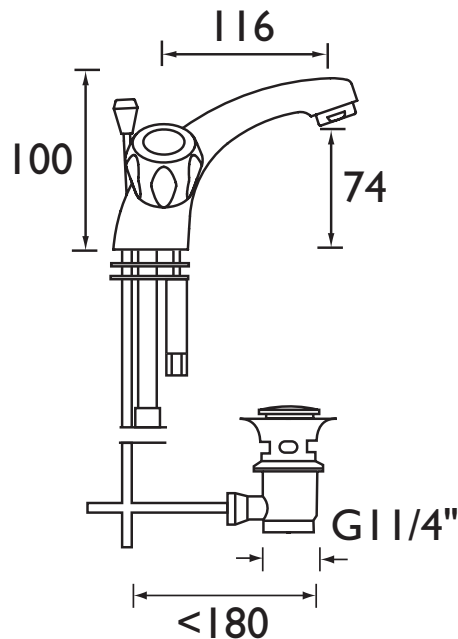

VAC BAS E4 C MT

CLUB Tap Range Club Basin Mixer Eco4 with Metal Heads

Features:

- Supplied with metal handles
- Supplied with metal fixing nut
- Product supplied with a 3.5 litre per minute flow regulator which can be fitted to the spout outlet to reduce water consumption and increase water efficiency
- Chrome plated to BS EN 248

Product Certifications:

For more products, visit our website:

Specification

Style:	Contemporary
Product Type:	Bathroom Taps
Finish/Colour:	Chrome
Main Construction Material:	Brass
Mount Type:	Deck
Handle Type:	Handwheel
Connection Inlet:	1/2" BSP Flexible Tails
Number of Tap Holes Required:	1
Valve/Cartridge Type:	40mm Ceramic Cartridge
Plumbing System Suitability	All
Working Pressure Range:	Min 0.2 Bar, Max 7.0 Bar
Maximum Hot Water Temperature: °c	65
Maximum Dynamic Pressure: (bar)	7
Maximum Static Pressure: (bar)	10
Flow Type:	Single Flow
Flow Rate: (l/min @ 3 bar)	34.9
Connection Outlet:	
Isolation Included:	No

Dimensions (measurements in mm)

Flow Rates (l/min)

System Pressure (bar)	0.2	0.5	1	2	3	5
With Flow Regulators			3.5	3.5	3.5	3.5
Without Flow Regulators	9.1	12.7	20	28.5	34.9	45.1

**TECHNICAL
DATA
SHEET**