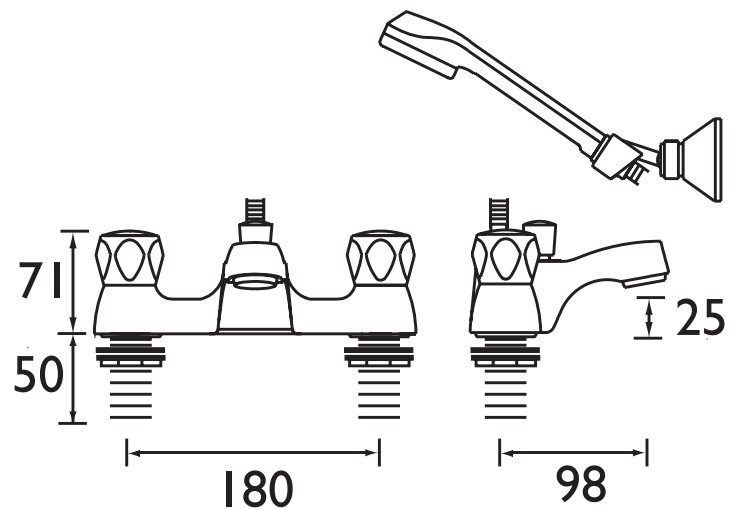

VAC LBSM C MT

CLUB Tap Range Club Luxury Bath Shower Mixer with Metal Heads Chrome

Features:

- Supplied with metal heads
- Supplied with 1.5m hose, handset and wall bracket
- Supplied with metal back nuts
- Chrome plated to BS EN 248

Product Certifications:

For more products, visit our website:

TECHNICAL
DATA
SHEET

Specification

Style:	Contemporary
Product Type:	Bathroom Taps
Finish/Colour:	Chrome
Main Construction Material:	Brass
Mount Type:	Deck
Handle Type:	Round
Connection Inlet:	3/4" BSP
Number of Tap Holes Required:	2
Valve/Cartridge Type:	1/2" Compression Valves
Plumbing System Suitability	All
Working Pressure Range:	Min 0.2 bar, Max 7.0 bar
Maximum Hot Water Temperature: °c	65
Maximum Dynamic Pressure: (bar)	7
Maximum Static Pressure: (bar)	10
Flow Type:	Single Flow
Flow Rate: (l/min @ 3 bar)	20
Connection Outlet:	Aerator
Isolation Included:	No

Dimensions (measurements in mm)

1500mm HOSE, HANDSET &
WALL BRACKET

Flow Rates (l/min)

System Pressure (bar)	0.2	0.5	1	2	3	5
Bath Filler (Mixed)	28.9	45.7	64.6	91.4	111.9	144.5
Through Handset	3.4	5.3	7.5	10.6	13	16.8