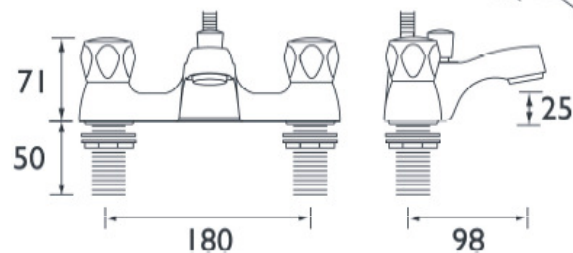

### Product Specification

<b>Product Code:</b>	VAC LBSM E6 C MT, VAC LBSM E8 C MT
<b>Finish:</b>	Chrome Plated
<b>Product Type:</b>	Contemporary
<b>Construction:</b>	Body is of brass construction and is designed to conform to BS EN 200.
<b>Valve Type:</b>	1/2" standard valve
<b>Supply:</b>	Suitable for all plumbing systems (Preferably balanced)
<b>Inlet Connections:</b>	3/4" BSP
<b>Outlet Connection:</b>	G 1/2"
<b>Working Pressures:</b>	Min 0.2bar, Max 7.0bar
<b>Dimensions for Fitting:</b>	180mm inlet centres

### Additional Information

- Supplied with metal handles
- Supplied with metal backnuts
- Chrome plated to BS EN 248
- Supplied with single function rub clean handset, 1.5m hose & wall bracket
- Product supplied with either a 6 or 8 litre per minute flow regulator which can be fitted to the shower hose outlet to reduce water consumption and increase water efficiency. (Flow Regulator accurate +/- 10%).