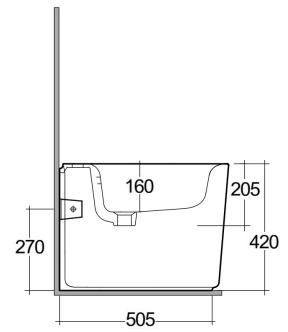

**RAK-VALET - VALBD2017AWHA**  
**Bidets | Back To Wall**

**RAK**  
 CERAMICS

27.0 Kg.

**TECHNICAL SPECIFICATIONS**

Suite:	RAK-VALET
Type:	Back To Wall
Dimensions:	560 x 363 mm
Weight:	27 Kg
Color:	Glossy Alpine White

Code	Name
VALBD2017AWHA	RAK-VALET BACK TO WALL BIDET 56 CM - ALPINE WHITE

Dimensions: All dimensions in mm. Tolerance of vitreous china & fireclay items: ± 5% for below 200mm and ± 3% for above 200mm; for all other items tolerance ± 1%. Note: Due to a continuing development program to improve design and performance, the manufacturer reserves all rights to vary specifications without prior information. Please note accessories are for photographic use only.