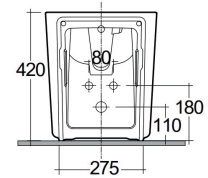

**RAK-VALET - VALBD2017AWHA**  
**Bidets | Back To Wall**

**RAK**  
 CERAMICS

27.0 Kg.

**TECHNICAL SPECIFICATIONS**

Suite:	RAK-VALET
Type:	Back To Wall
Dimensions:	560 x 363 mm
Weight:	27 Kg
Color:	Glossy Alpine White

Code	Name
VALBD2017AWHA	RAK-VALET BACK TO WALL BIDET 56 CM - ALPINE WHITE

Dimensions: All dimensions in mm. Tolerance of vitreous china & fireclay items: ± 5% for below 200mm and ± 3% for above 200mm; for all other items tolerance ± 1%. Note: Due to a continuing development program to improve design and performance, the manufacturer reserves all rights to vary specifications without prior information. Please note accessories are for photographic use only.