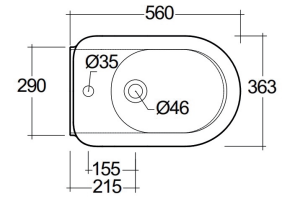

**RAK-VALET - VALBD2017AWHA**  
**Bidets | Back To Wall**

**RAK**  
 CERAMICS

27.0 Kg.

**TECHNICAL SPECIFICATIONS**

Suite:	RAK-VALET
Type:	Back To Wall
Dimensions:	560 x 363 mm
Weight:	27 Kg
Color:	Glossy Alpine White

Code	Name
VALBD2017AWHA	RAK-VALET BACK TO WALL BIDET 56 CM - ALPINE WHITE

Dimensions: All dimensions in mm. Tolerance of vitreous china & fireclay items: ± 5% for below 200mm and ± 3% for above 200mm; for all other items tolerance ± 1%. Note: Due to a continuing development program to improve design and performance, the manufacturer reserves all rights to vary specifications without prior information. Please note accessories are for photographic use only.