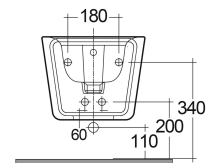

RAK-VALET - VALBD2101500A

Bidets | Wall Hung

RAK
CERAMICS

TECHNICAL SPECIFICATIONS

Suite:	RAK-VALET
Type:	Wall Hung
Dimensions:	560 x 363 mm
Weight:	22 Kg
Color:	MATT WHITE - 500

Code	Name
VALBD2101500A	RAK-VALET WALL HUNG BIDET 56 CM - MATT WHITE

Dimensions: All dimensions in mm. Tolerance of vitreous china & fireclay items: $\pm 5\%$ for below 200mm and $\pm 3\%$ for above 200mm; for all other items tolerance $\pm 1\%$. Note: Due to a continuing development program to improve design and performance, the manufacturer reserves all rights to vary specifications without prior information. Please note accessories are for photographic use only.