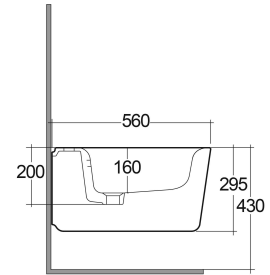

RAK-VALET - VALBD2101500A

Bidets | Wall Hung

RAK
CERAMICS

TECHNICAL SPECIFICATIONS

Suite:	RAK-VALET
Type:	Wall Hung
Dimensions:	560 x 363 mm
Weight:	22 Kg
Color:	MATT WHITE - 500

Code	Name
VALBD2101500A	RAK-VALET WALL HUNG BIDET 56 CM - MATT WHITE

Dimensions: All dimensions in mm. Tolerance of vitreous china & fireclay items: $\pm 5\%$ for below 200mm and $\pm 3\%$ for above 200mm; for all other items tolerance $\pm 1\%$. Note: Due to a continuing development program to improve design and performance, the manufacturer reserves all rights to vary specifications without prior information. Please note accessories are for photographic use only.