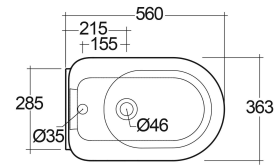

RAK-VALET - VALBD2101500A

Bidets | Wall Hung

RAK
CERAMICS

TECHNICAL SPECIFICATIONS

Suite:	RAK-VALET
Type:	Wall Hung
Dimensions:	560 x 363 mm
Weight:	22 Kg
Color:	MATT WHITE - 500

Code	Name
VALBD2101500A	RAK-VALET WALL HUNG BIDET 56 CM - MATT WHITE

Dimensions: All dimensions in mm. Tolerance of vitreous china & fireclay items: $\pm 5\%$ for below 200mm and $\pm 3\%$ for above 200mm; for all other items tolerance $\pm 1\%$. Note: Due to a continuing development program to improve design and performance, the manufacturer reserves all rights to vary specifications without prior information. Please note accessories are for photographic use only.