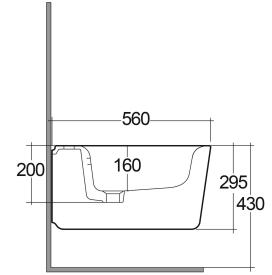

RAK-VALET - VALBD2101AWHA

Bidets | Wall Hung

RAK
CERAMICS

TECHNICAL SPECIFICATIONS

Suite:	RAK-VALET
Type:	Wall Hung
Dimensions:	560 x 363 mm
Weight:	22 Kg
Color:	Glossy Alpine White

Code	Name
VALBD2101AWHA	RAK-VALET WALL HUNG BIDET 56 CM - ALPINE WHITE

Dimensions: All dimensions in mm. Tolerance of vitreous china & fireclay items: $\pm 5\%$ for below 200mm and $\pm 3\%$ for above 200mm; for all other items tolerance $\pm 1\%$. Note: Due to a continuing development program to improve design and performance, the manufacturer reserves all rights to vary specifications without prior information. Please note accessories are for photographic use only.