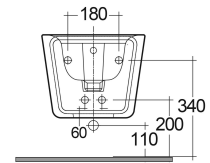

RAK-VALET - VALBD2101AWHA

Bidets | Wall Hung

RAK
CERAMICS

TECHNICAL SPECIFICATIONS

Suite:	RAK-VALET
Type:	Wall Hung
Dimensions:	560 x 363 mm
Weight:	22 Kg
Color:	Glossy Alpine White

Code	Name
VALBD2101AWHA	RAK-VALET WALL HUNG BIDET 56 CM - ALPINE WHITE

Dimensions: All dimensions in mm. Tolerance of vitreous china & fireclay items: $\pm 5\%$ for below 200mm and $\pm 3\%$ for above 200mm; for all other items tolerance $\pm 1\%$. Note: Due to a continuing development program to improve design and performance, the manufacturer reserves all rights to vary specifications without prior information. Please note accessories are for photographic use only.