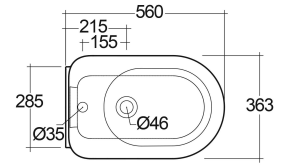

RAK-VALET - VALBD2101AWHA

Bidets | Wall Hung

RAK
CERAMICS

TECHNICAL SPECIFICATIONS

Suite:	RAK-VALET
Type:	Wall Hung
Dimensions:	560 x 363 mm
Weight:	22 Kg
Color:	Glossy Alpine White

Code	Name
VALBD2101AWHA	RAK-VALET WALL HUNG BIDET 56 CM - ALPINE WHITE

Dimensions: All dimensions in mm. Tolerance of vitreous china & fireclay items: $\pm 5\%$ for below 200mm and $\pm 3\%$ for above 200mm; for all other items tolerance $\pm 1\%$. Note: Due to a continuing development program to improve design and performance, the manufacturer reserves all rights to vary specifications without prior information. Please note accessories are for photographic use only.