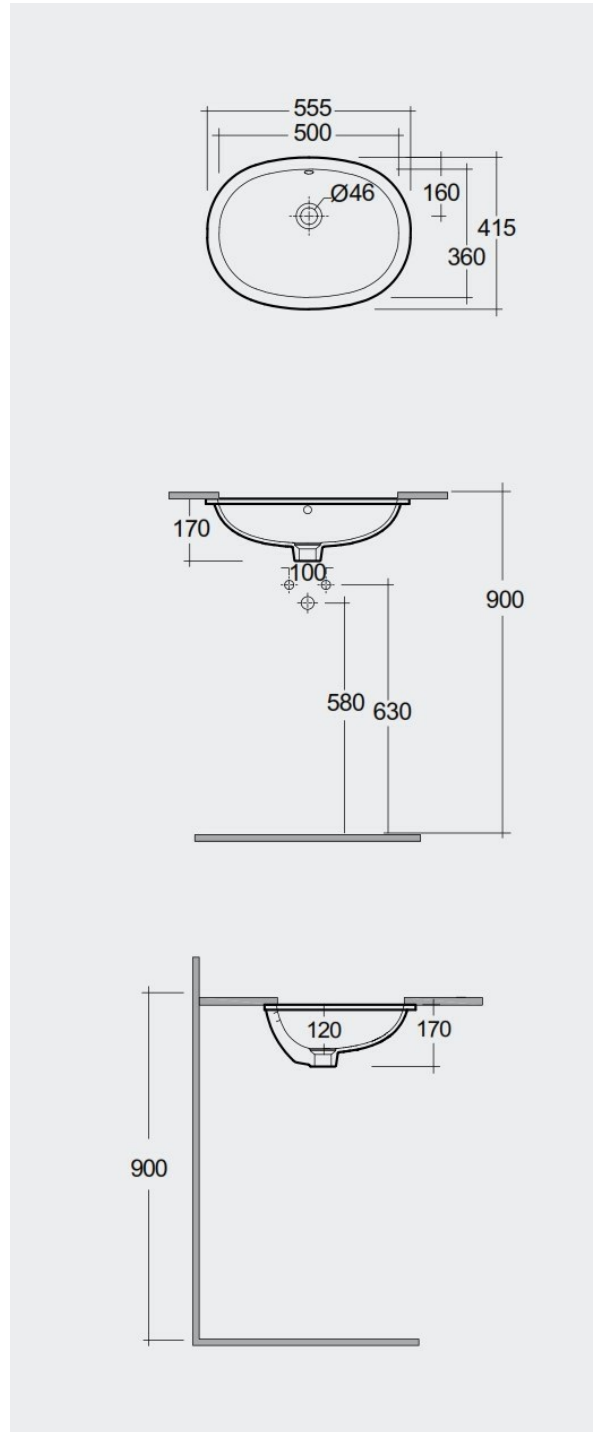

RAK-VARIANT - VARUC25500AWHA

Wash basin | Under Counter

RAK
CERAMICS

Technical specifications

Dimensions: 500 x 360 mm

Color: Alpine White

Shape of basin: Oval

Suites: [RAK-VARIANT](#)

| Code | Name |
|----------------|--|
| VARUC25500AWHA | OVAL UNDER COUNDER WASH BASIN 50 CM |

Dimensions: All dimensions in mm tolerance $\pm 5\%$ for below 200mm and $\pm 3\%$ for above 200mm.

Note: Due to a continuing development programme to improve design and performance, the manufacturer reserves all rights to vary specifications without prior information.