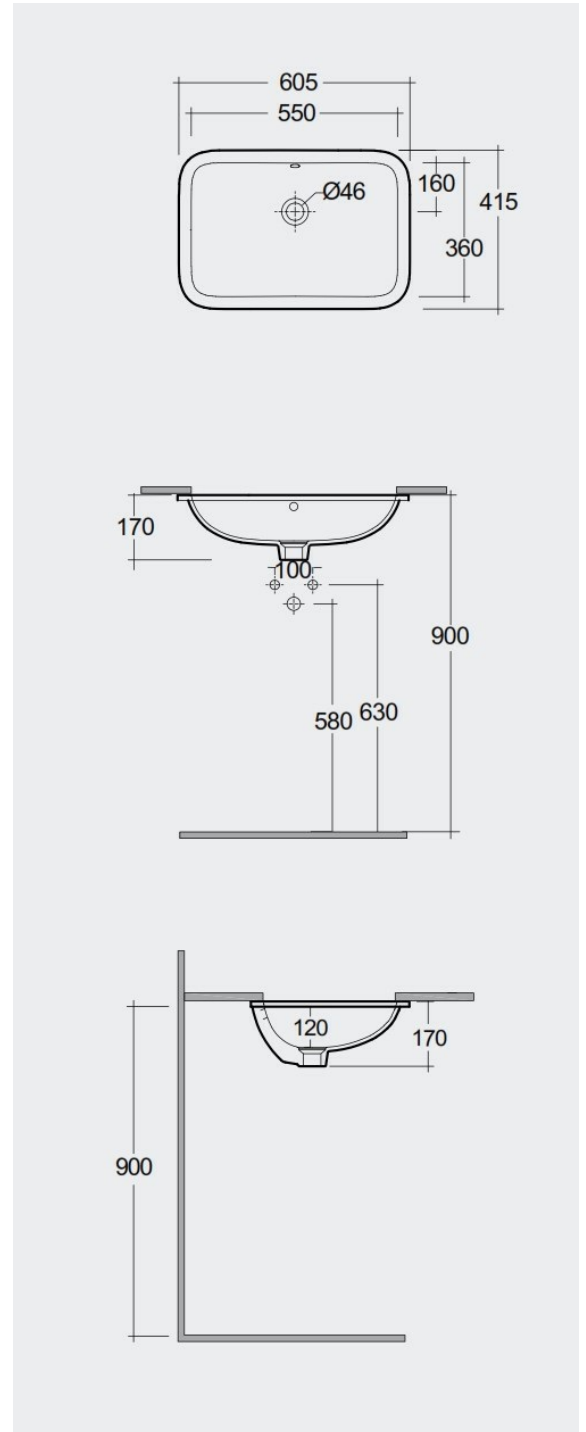

RAK-VARIANT - VARUC55500AWHA

Wash basin | Under Counter

RAK
CERAMICS

Technical specifications

Dimensions: 550 x 360 mm

Color: Alpine White

Shape of basin: Rectangle

Suites: [RAK-VARIANT](#)

Code	Name
VARUC55500AWHA	RECTANGLE UNDER COUNDER WASH BASIN 55 CM

Dimensions: All dimensions in mm tolerance $\pm 5\%$ for below 200mm and $\pm 3\%$ for above 200mm.

Note: Due to a continuing development programme to improve design and performance, the manufacturer reserves all rights to vary specifications without prior information.