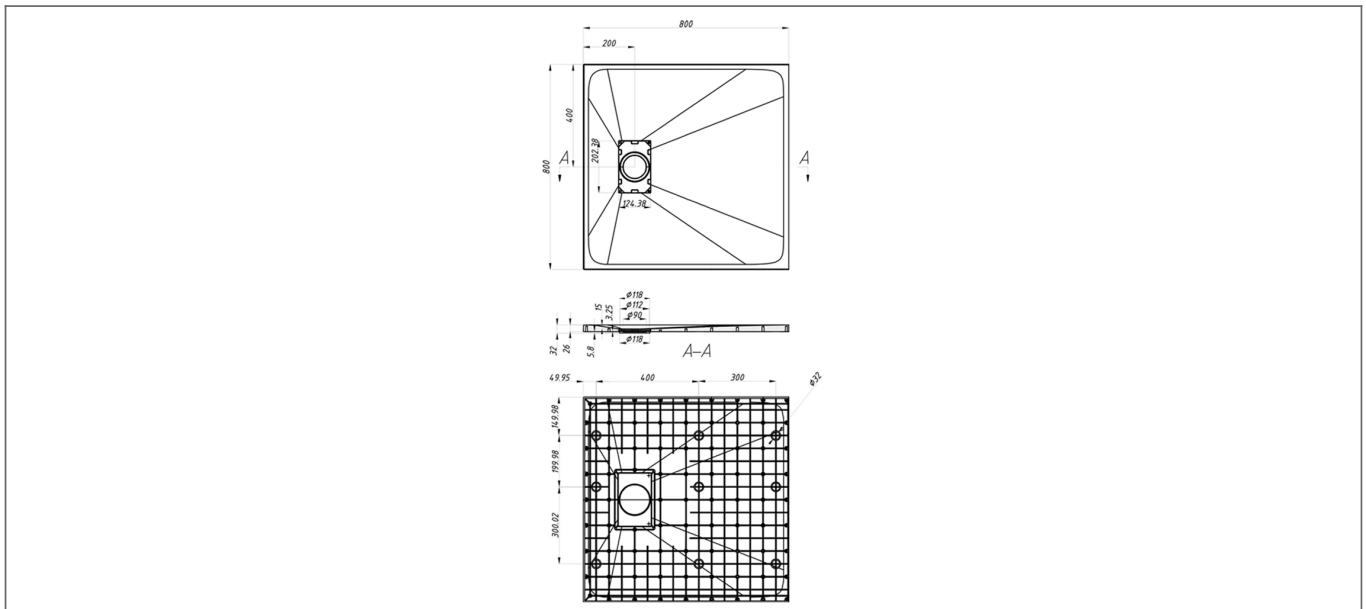

Technical Datasheet

Product Code: **VES08080W**

Product Description: **Veloce Uno Sq Shower Tray 800X800mm White**

Specification

Material:	Polymarble
Style:	Modern
Shape:	Square
Colour:	White
Barcode:	5056474517556
Product Length (mm):	800
Product Width (mm):	800
Product Height (mm):	35

Key Features

- Create an aesthetic that is part of the constantly evolving contemporary style of present day
- Manufactured from high quality polymarble for extra strength & rigidity
- Suitable for installation with both enclosures & wetroom panels
- All the trays feature a low profile of 26mm
- Available in a variety of sizes with 3 optional colour finishes

Technical Drawing

Dimensions: All measurements are in millimetres and are subject to normal manufacturing variations.

Due to a continuing development programme to improve design and performance, we reserve all rights to vary specifications without prior notice. Please note, all accessories are for photographic purposes only.