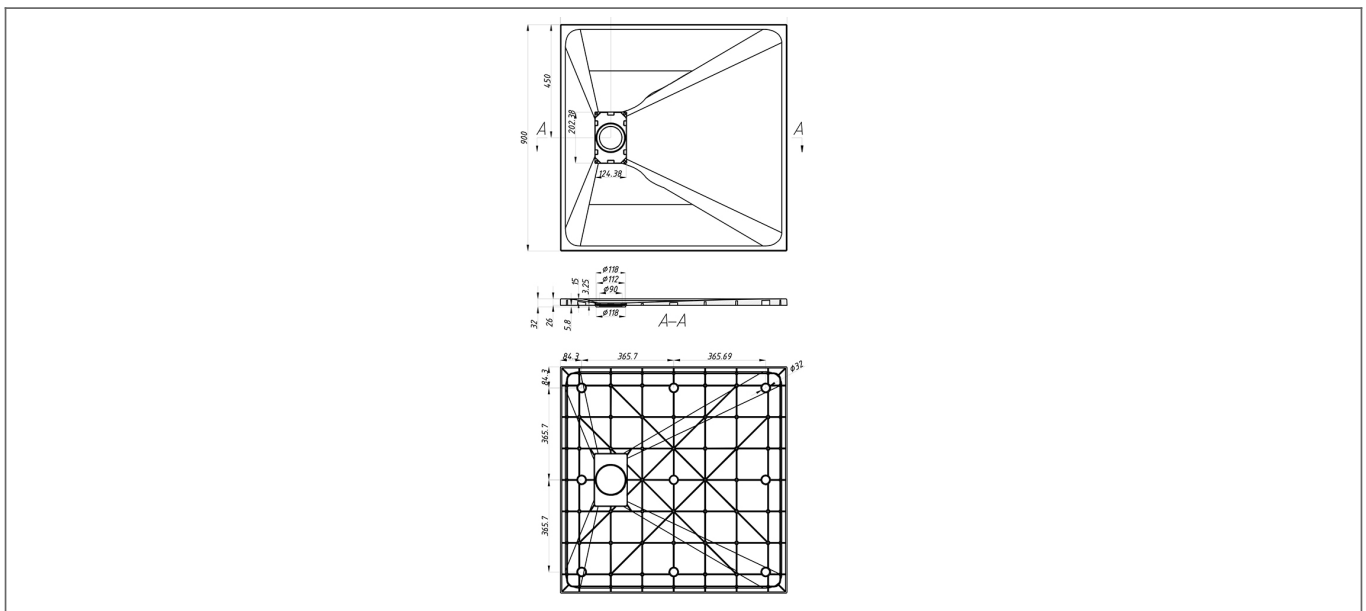

# Technical Datasheet

Product Code: **VES09090W**

Product Description: **Veloce Uno Sq Shower Tray 900X900mm White**

## Specification

Material:	Polymarble
Style:	Modern
Shape:	Square
Colour:	White
Barcode:	5056474517563
Product Length (mm):	900
Product Width (mm):	900
Product Height (mm):	35

## Key Features

- Create an aesthetic that is part of the constantly evolving contemporary style of present day
- Manufactured from high quality polymarble for extra strength & rigidity
- Suitable for installation with both enclosures & wetroom panels
- All the trays feature a low profile of 26mm
- Available in a variety of sizes with 3 optional colour finishes

## Technical Drawing

Dimensions: All measurements are in millimetres and are subject to normal manufacturing variations.

Due to a continuing development programme to improve design and performance, we reserve all rights to vary specifications without prior notice. Please note, all accessories are for photographic purposes only.