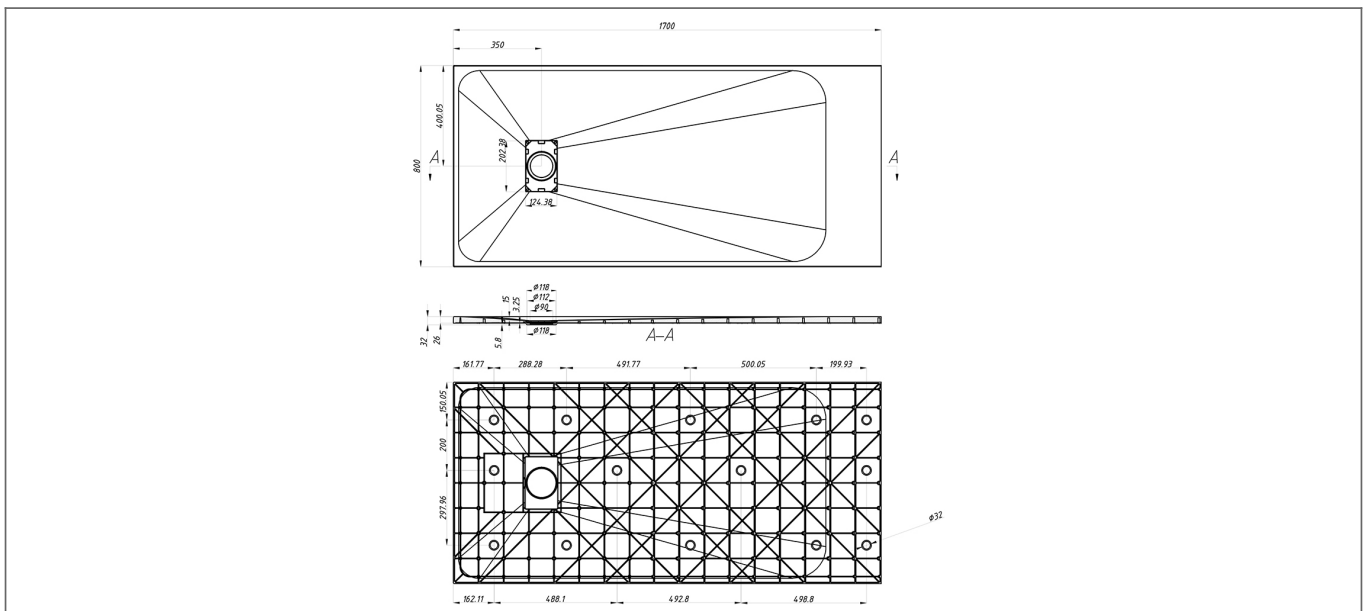

# Technical Datasheet

Product Code: VES17080K

Product Description: Veloce Uno Rect Shower Tray 800X1700mm Black

## Specification

Material:	Polymarble
Style:	Modern
Shape:	Rectangle
Colour:	Black
Barcode:	5056474517679
Product Length (mm):	800
Product Width (mm):	1700
Product Height (mm):	35

## Key Features

- Create an aesthetic that is part of the constantly evolving contemporary style of present day
- Manufactured from high quality polymarble for extra strength & rigidity
- Suitable for installation with both enclosures & wetroom panels
- All the trays feature a low profile of 26mm
- Available in a variety of sizes with 3 optional colour finishes

## Technical Drawing

Dimensions: All measurements are in millimetres and are subject to normal manufacturing variations.

Due to a continuing development programme to improve design and performance, we reserve all rights to vary specifications without prior notice. Please note, all accessories are for photographic purposes only.