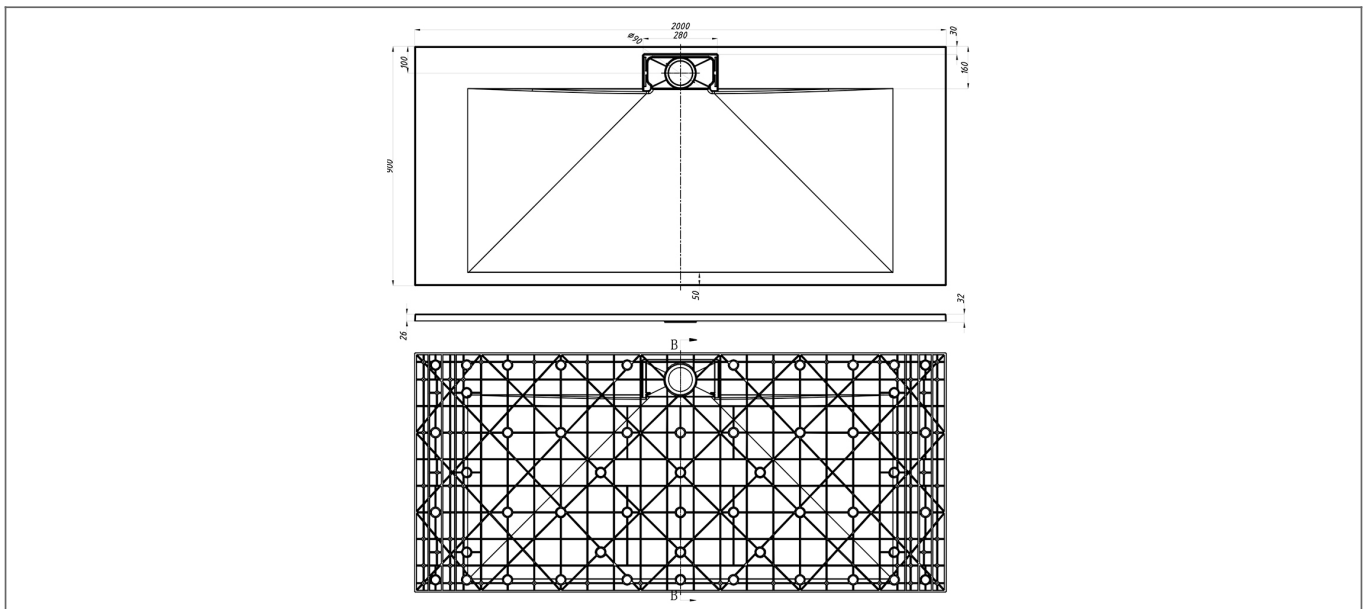

Technical Datasheet

Product Code: **VES20090G**

Product Description: **Veloce Uno Rect Shower Tray 900X2000mm Grey**

Specification

| | |
|----------------------|---------------|
| Material: | Polymarble |
| Style: | Modern |
| Shape: | Rectangle |
| Colour: | Grey |
| Barcode: | 5056474517822 |
| Product Length (mm): | 900 |
| Product Width (mm): | 2000 |
| Product Height (mm): | 35 |

Key Features

- Create an aesthetic that is part of the constantly evolving contemporary style of present day
- Manufactured from high quality polymarble for extra strength & rigidity
- Suitable for installation with both enclosures & wetroom panels
- All the trays feature a low profile of 26mm
- Available in a variety of sizes with 3 optional colour finishes

Technical Drawing

Dimensions: All measurements are in millimetres and are subject to normal manufacturing variations.

Due to a continuing development programme to improve design and performance, we reserve all rights to vary specifications without prior notice. Please note, all accessories are for photographic purposes only.