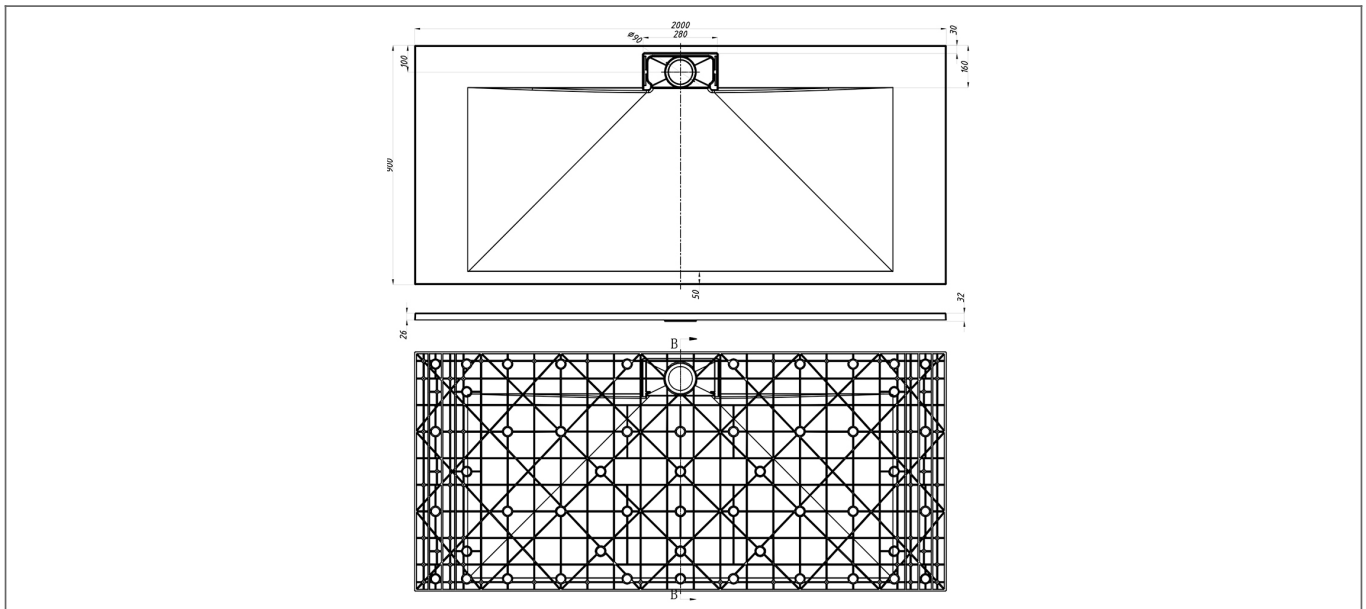

Technical Datasheet

Product Code: **VES20090K**

Product Description: **Veloce Uno Rect Shower Tray 900X2000mm Black**

Specification

Material:	Polymarble
Style:	Modern
Shape:	Rectangle
Colour:	Black
Barcode:	5056474517693
Product Length (mm):	900
Product Width (mm):	2000
Product Height (mm):	35

Key Features

- Create an aesthetic that is part of the constantly evolving contemporary style of present day
- Manufactured from high quality polymarble for extra strength & rigidity
- Suitable for installation with both enclosures & wetroom panels
- All the trays feature a low profile of 26mm
- Available in a variety of sizes with 3 optional colour finishes

Technical Drawing

Dimensions: All measurements are in millimetres and are subject to normal manufacturing variations.

Due to a continuing development programme to improve design and performance, we reserve all rights to vary specifications without prior notice. Please note, all accessories are for photographic purposes only.