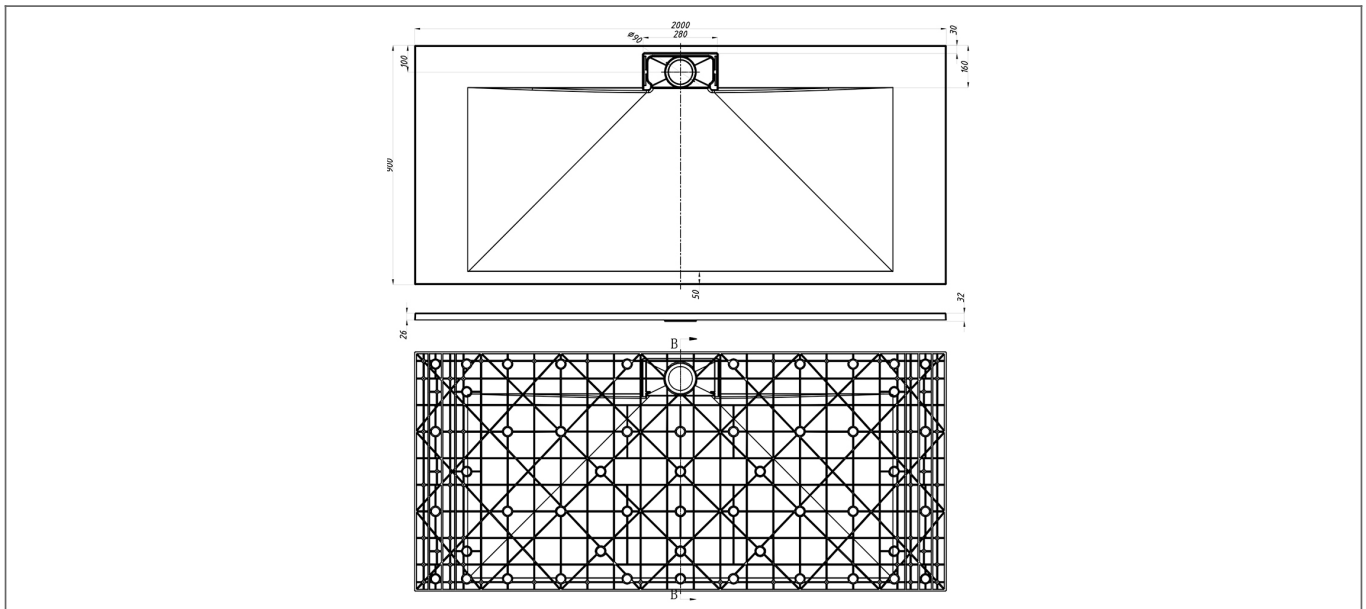

Technical Datasheet

Product Code: **VES20090W**

Product Description: **Veloce Uno Rect Shower Tray 900X2000mm White**

Specification

Material:	Polymarble
Style:	Modern
Shape:	Rectangle
Colour:	White
Barcode:	5056474517952
Product Length (mm):	900
Product Width (mm):	2000
Product Height (mm):	35

Key Features

- Create an aesthetic that is part of the constantly evolving contemporary style of present day
- Manufactured from high quality polymarble for extra strength & rigidity
- Suitable for installation with both enclosures & wetroom panels
- All the trays feature a low profile of 26mm
- Available in a variety of sizes with 3 optional colour finishes

Technical Drawing

Dimensions: All measurements are in millimetres and are subject to normal manufacturing variations.

Due to a continuing development programme to improve design and performance, we reserve all rights to vary specifications without prior notice. Please note, all accessories are for photographic purposes only.