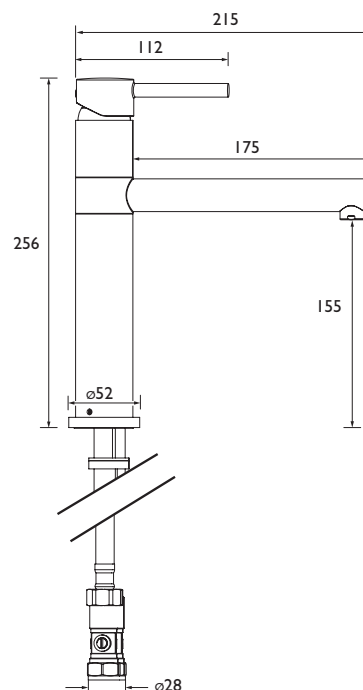

VG SNK EF C

VEGAS Tap Range Vegas Easyfit Mono Sink Mixer Chrome

Features:

- Metal Backnuts
- Ceramic Disc
- Easyfit

Product Certifications:

WRAS Certificate No: 1611004

For more products, visit our website:

Specification

Style:	Contemporary
Product Type:	Kitchen Tap
Finish/Colour:	Chrome
Main Construction Material:	Body is of Brass Construction
Mount Type:	Deck
Handle Type:	Lever
Connection Inlet:	M10 x 400mm Flexible Tails
Number of Tap Holes Required:	1
Valve/Cartridge Type:	35mm Ceramic Cartridge
Plumbing System Suitability	All, preferably balanced
Working Pressure Range:	Min 0.5 Bar, Max 5.0 Bar
Maximum Hot Water Temperature: °c	65
Maximum Dynamic Pressure: (bar)	5
Maximum Static Pressure: (bar)	10
Flow Type:	Single Flow
Flow Rate: (l/min @ 3 bar)	18.9
Connection Outlet:	Aerator
Isolation Included:	Yes

Dimensions (measurements in mm)

Flow Rates (l/min)

System Pressure (bar)	0.5	1	2	3	4	5
VG SNK EF C	7.72	10.91	15.43	18.9	21.8	24.4

**TECHNICAL
DATA
SHEET**

BRISTAN
TAPS & SHOWERS

D4