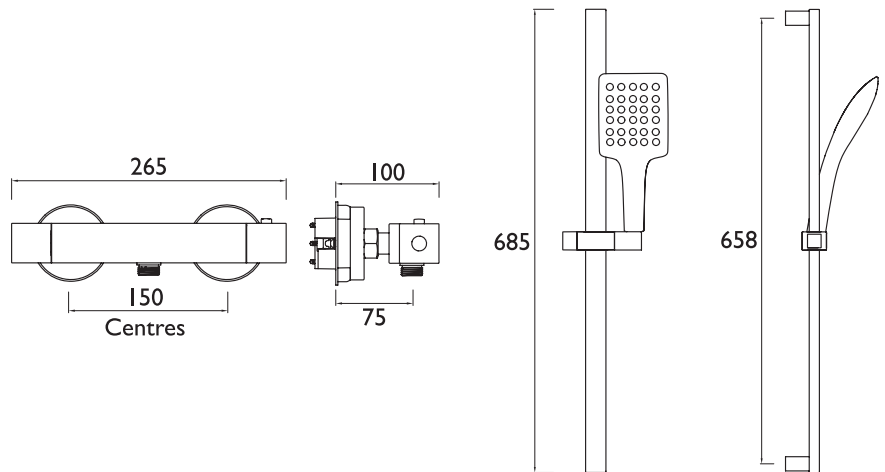

VR SHXMTFF C

Vertico Thermostatic Exposed Bar Valve with Adjustable Riser and Multi Function Handset Chrome

Features

- Factory set to 38°C with push button override to 46°C
- Chrome plated to BS EN 248
- Supplied with wall mount 11 fixing kit for easier first fit
- Supplied with stylish push button multimode, rub clean handset

Product Certifications:

Also available from the Vertico Shower Range is:

Specification

Style:	Contemporary
Finish/Colour:	Chrome
Main Construction Material:	Brass
No of Controls:	2
Shower Type:	Bar Shower
Temperature Control:	Thermostatic
Shower Head Type:	Handset
Maximum Temperature Setting: °C	38
Maximum Hot Water Temperature: °C	80
Working Pressure Range: (bar)	Min 0.5 Bar, Max 5.0 Bar
Maximum Static Pressure: (bar)	10
Plumbing System Suitability:	All
Flow Type:	Single Flow
Flow Rate: (l/min @ 3 bar)	9.2
Flow Regulator:	No
Connection Inlet:	15mm Compression
Connection Outlet:	N/A
Isolation Valve Included:	No
Check Valve Included:	Yes

Dimensions (measurements in mm)

Flow Rates (l/min)

System Pressure (bar)	1	2	3	4	5
Through Handset (mixed)	3.3	5.1	7.3	9.2	11.8

TECHNICAL
DATA
SHEET

BRISTAN
TAPS & SHOWERS

D2