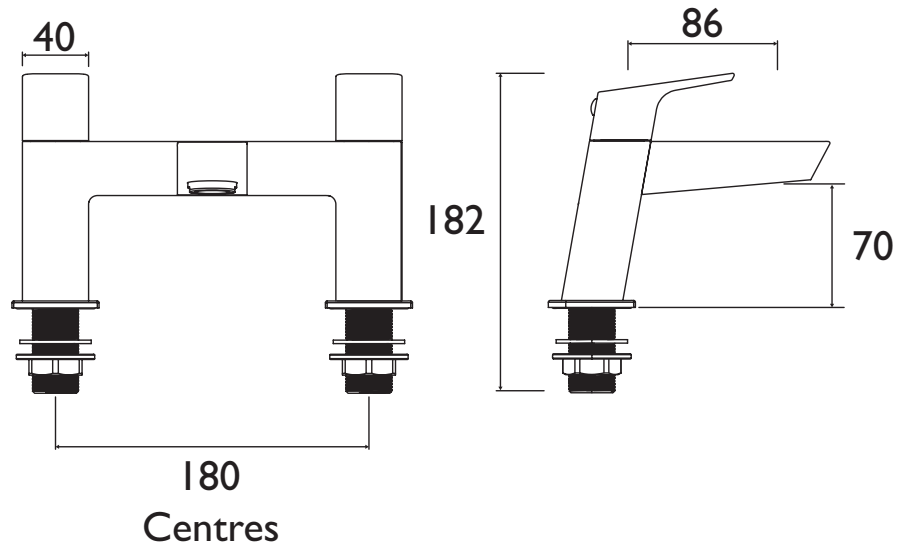

VRT BF C

VERTICO Tap Range

Vertico Bath Filler Chrome

Features:

- Metal Backnuts
- Ceramic Disc

Specification

| | |
|--|-------------------------|
| Style: | Contemporary |
| Product Type: | Bathroom Taps |
| Finish/Colour: | Chrome |
| Main Construction Material: | Brass |
| Mount Type: | Deck Mounted |
| Handle Type: | Lever Handles |
| Connection Inlet: | 3/4" BSP Tap Connector |
| Connection Outlet: | N/A |
| Number of Tap Holes: | 2 |
| Valve/Cartridge Type: | 3/4" CD Valves 1/4 Turn |
| Plumbing System Requirements: | All Plumbing Systems |
| Working Pressure Range: | 0.2 - 5.0 |
| Maximum Hot Water Temperature: °C | 65 |
| Maximum Dynamic Pressure: (bar) | 5 |
| Maximum Static Pressure: (bar) | 10 |
| Flow Type: | Single |
| Flow Rate: (l/min @ 3 bar) | 63.3 |
| Isolation Included: | No |

Dimensions (measurements in mm)

For more products, visit our website:
<http://www.bristan.com>

Flow Rates (l/min)

| System Pressure (bar) | 0.2 | 0.5 | 1 | 2 | 3 | 5 |
|-----------------------|-----|------|------|----|------|----|
| VRT BF C | 16 | 26.4 | 37.6 | 40 | 63.3 | 79 |

TECHNICAL DATA SHEET

BRISTAN

TAPS & SHOWERS

D1