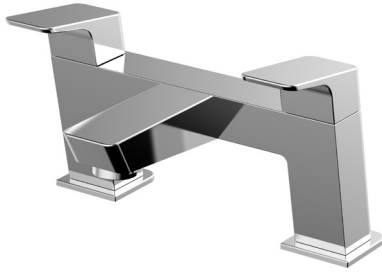

VRT BF C

VERTICO Tap Range

Vertico Bath Filler Chrome

Features:

- Metal Backnuts
- Ceramic Disc

Specification

| | |
|--|-------------------------|
| Style: | Contemporary |
| Product Type: | Bathroom Taps |
| Finish/Colour: | Chrome |
| Main Construction Material: | Brass |
| Mount Type: | Deck Mounted |
| Handle Type: | Lever Handles |
| Connection Inlet: | 3/4" BSP Tap Connector |
| Connection Outlet: | N/A |
| Number of Tap Holes: | 2 |
| Valve/Cartridge Type: | 3/4" CD Valves 1/4 Turn |
| Plumbing System Requirements: | All Plumbing Systems |
| Working Pressure Range: | 0.2 - 5.0 |
| Maximum Hot Water Temperature: °C | 65 |
| Maximum Dynamic Pressure: (bar) | 5 |
| Maximum Static Pressure: (bar) | 10 |
| Flow Type: | Single |
| Flow Rate: (l/min @ 3 bar) | 63.3 |
| Isolation Included: | No |